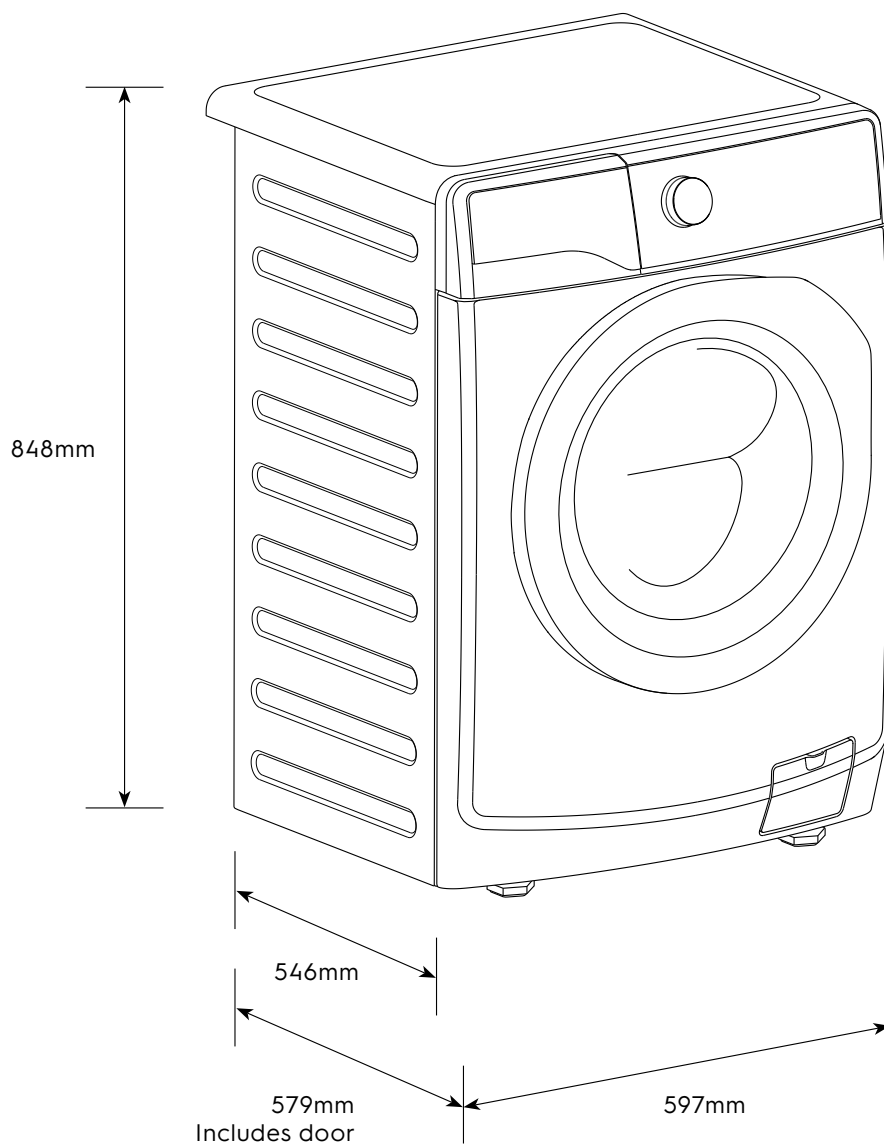

# Dimension Guide

## Front Load Washing Machine

**Model:**  
EWF84ISS5

Dimensions				
	width	height	depth	max depth
Product (mm)	597	848	546	579

**Please note!** Dimensions to be used as a guide only. All customers MUST refer to the user manual supplied with the product for detailed installation instructions.  
© 2022 Electrolux S.E.A PTE. LTD. E\_DIM\_EWF84ISS5\_Jun21