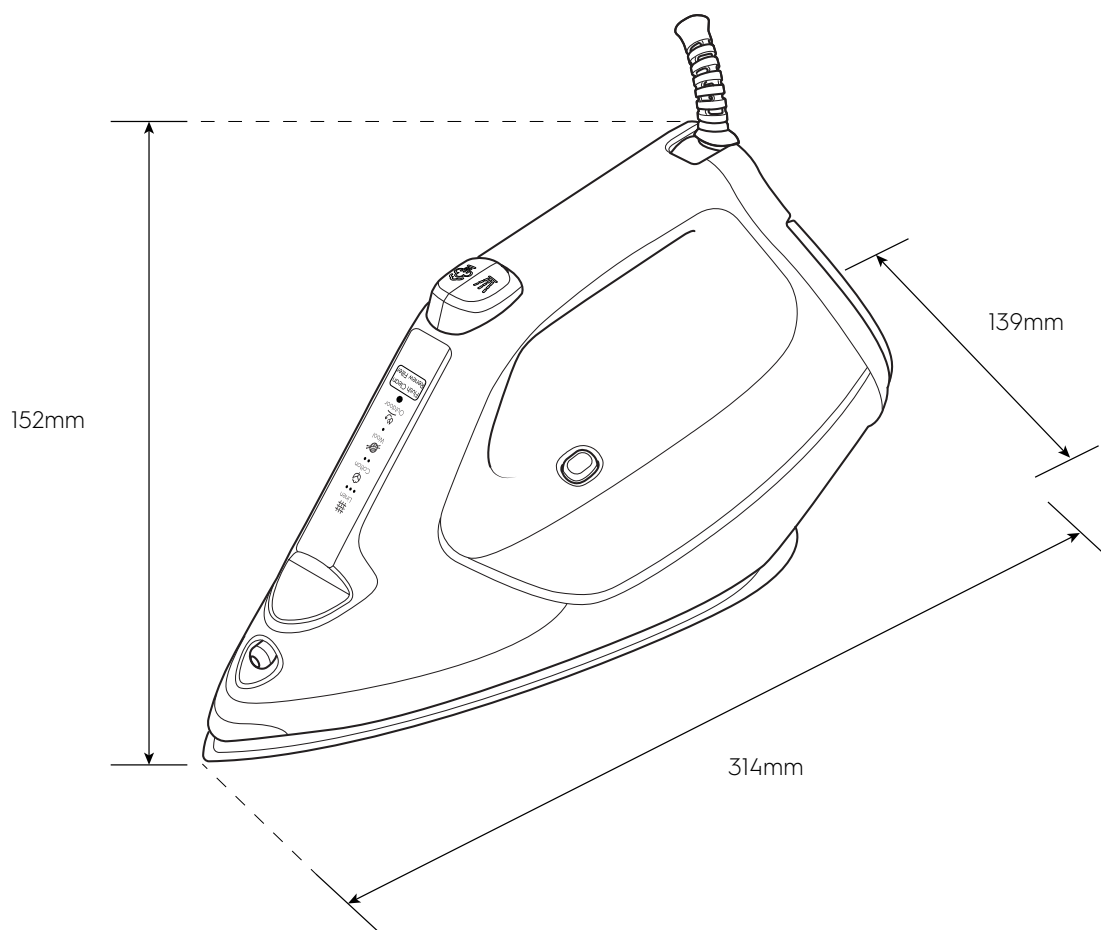

# Dimension Guide

### Dimensions

	width	height	depth
Product (mm)	314	152	139

**Please note!** Dimensions to be used as a guide only. All customers MUST refer to the user manual supplied with the product for detailed installation instructions.