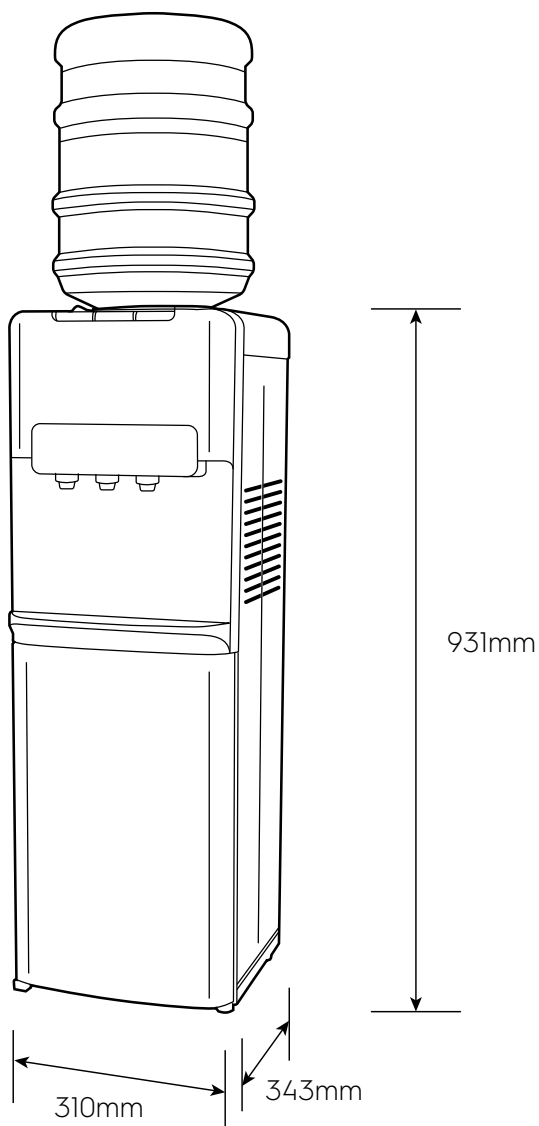

Dimension Guide

Top Loading Water Dispenser

Model:
EQACFISXSG

Dimensions			
	width	height	depth
Product (mm)	310	931	343

Please note! Dimensions to be used as a guide only. All customers MUST refer to the user manual supplied with the product for detailed installation instructions.