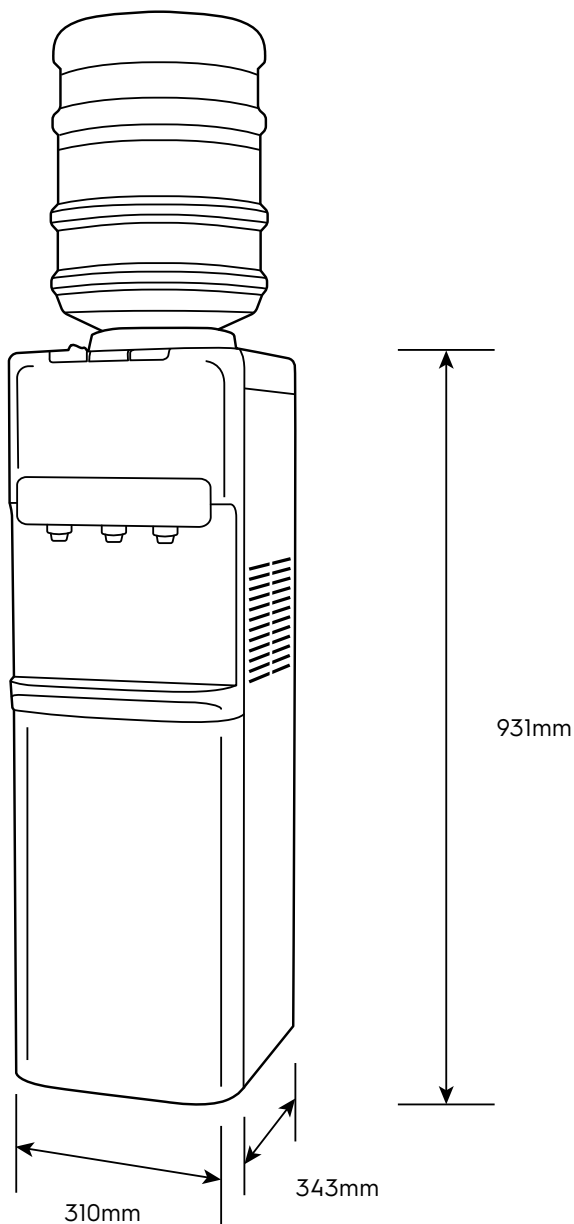

Dimension Guide

No Cabinet

Model:
EDBMFSXWG

Dimensions			
	width	height	depth
Product (mm)	310	931	343

Please note! Dimensions to be used as a guide only. All customers MUST refer to the user manual supplied with the product for detailed installation instructions.