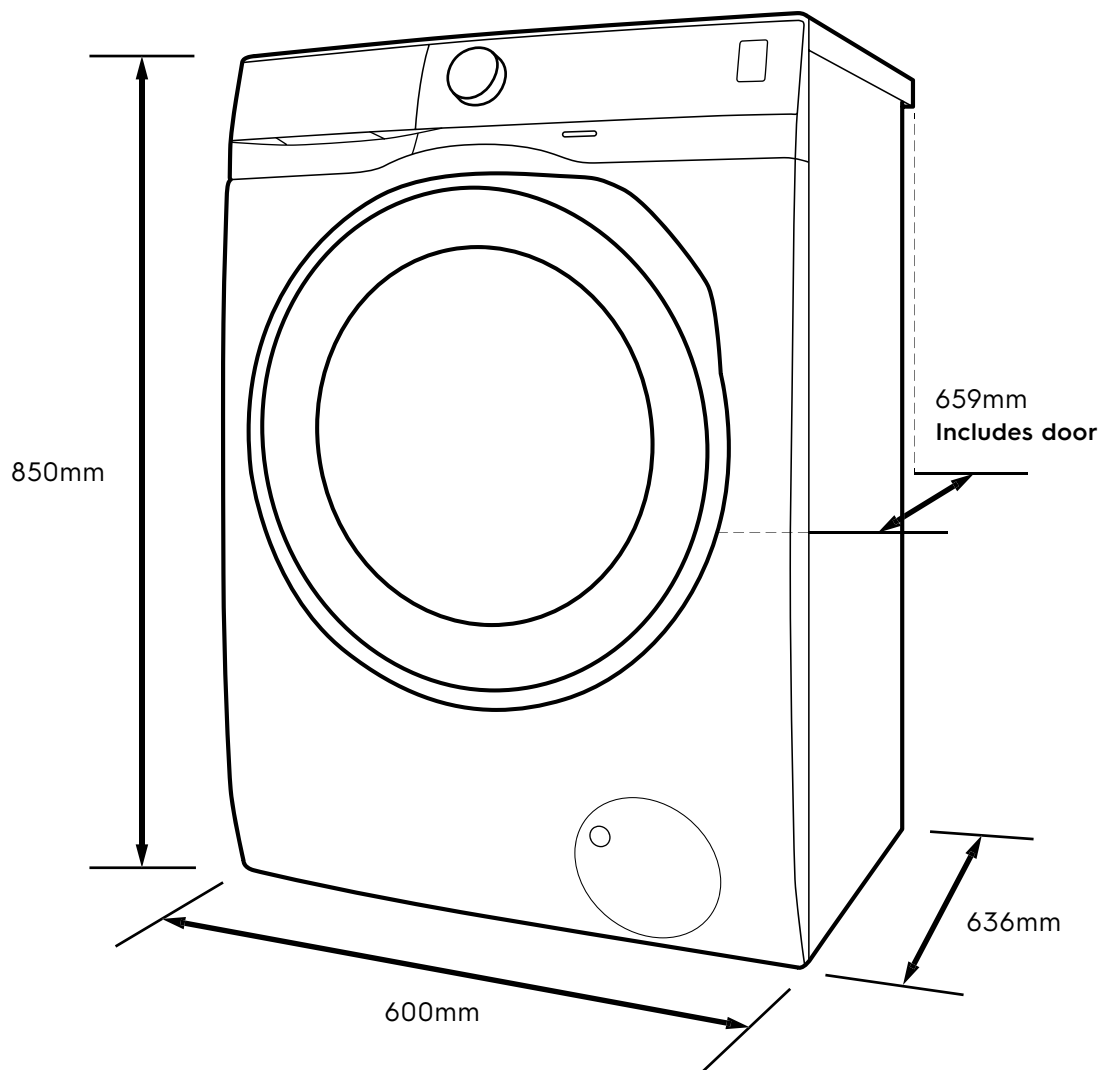

Dimension Guide

Washer Dryer

Model:
EWW1042R7MB

Dimensions				
	width	depth	height	max depth
Product (mm)	600	636	850	659

Please note! Dimensions to be used as a guide only. All customers MUST refer to the user manual supplied with the product for detailed installation instructions.
© 2022 Electrolux S.E.A PTE. LTD. E_DIM_EWW1042R7MB_Jun22