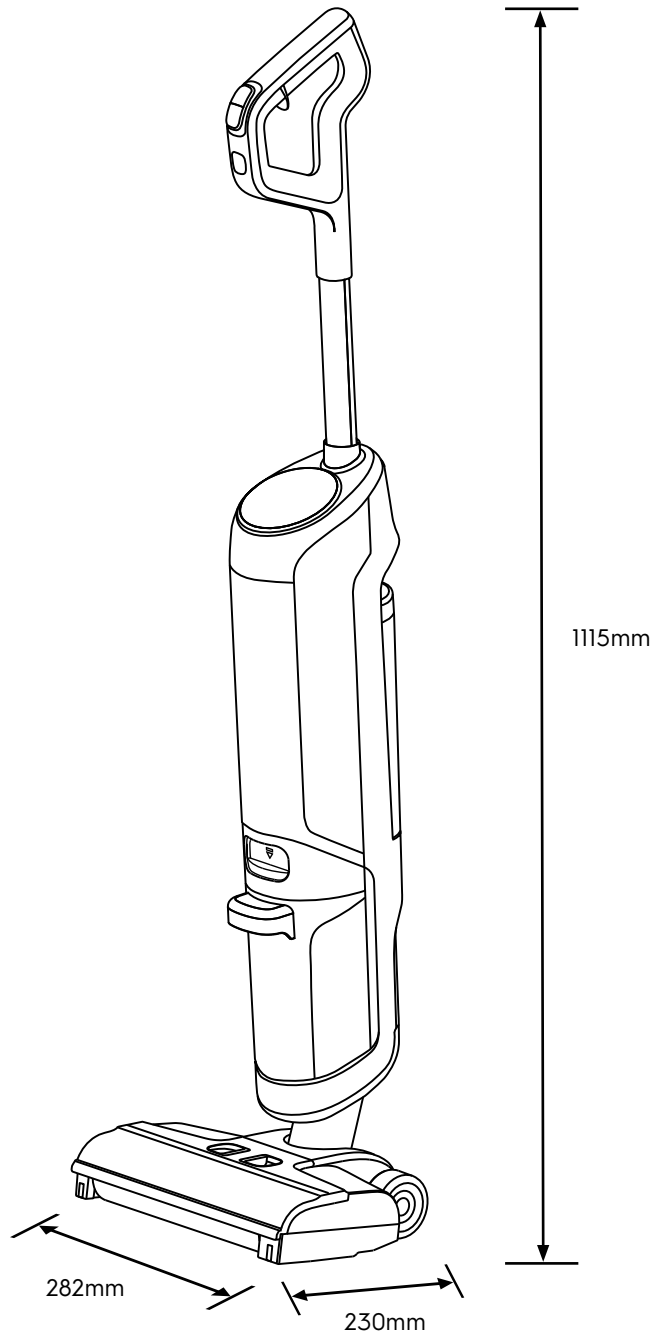

# Dimension Guide

## Multi-function vacuum cleaner

**Model:**  
EFW71711

### Dimensions

	width	height	depth
Product (mm)	282	1115	230

**Please note!** Dimensions to be used as a guide only. All customers MUST refer to the user manual supplied with the product for detailed installation instructions.