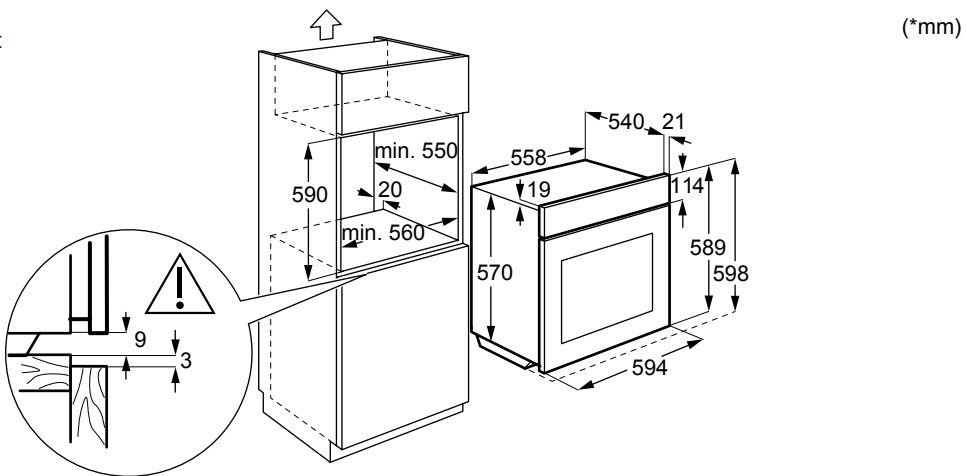

Dimension Guide

Built-in Single Oven

Model:
KOH3H00BK

Dimensions			
	width	height	depth
Cut out (mm)	560	600	550
Product (mm)	594	598	561

Underbench

Cabinet

Please note! Dimensions to be used as a guide only. All customers MUST refer to the user manual supplied with the product for detailed installation instructions.
© 2023 Electrolux S.E.A PTE. LTD. ELX_DIM_KOH3H00BK_May23