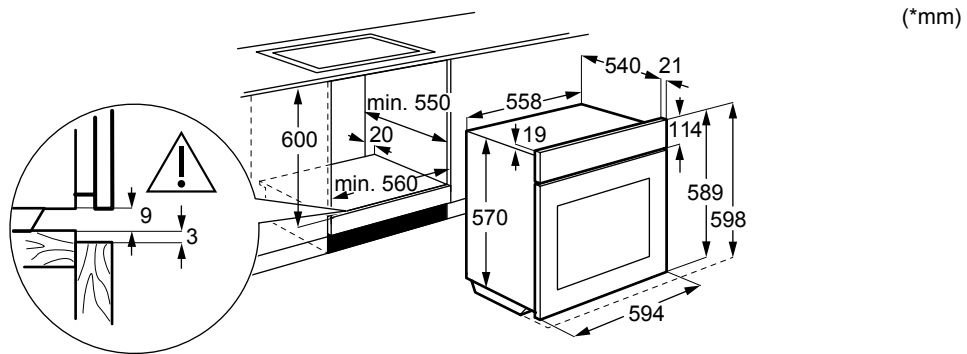

Dimension Guide

Built-in Single Oven

Model:
KOH3H00BK

Dimensions			
	width	height	depth
Cut out (mm)	560	600	550
Product (mm)	594	598	561

Underbench

Cabinet

Please note! Dimensions to be used as a guide only. All customers MUST refer to the user manual supplied with the product for detailed installation instructions.
© 2023 Electrolux S.E.A PTE. LTD. ELX_DIM_KOH3H00BK_May23