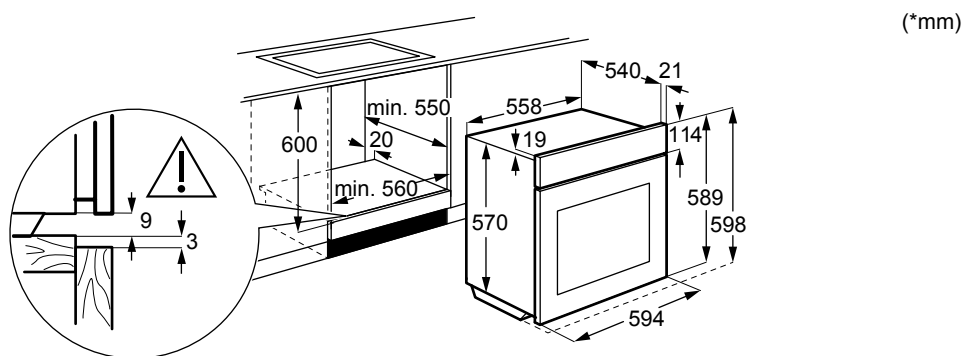

Dimension Guide

Built-in Single Oven

Model:
KOH2H00BX

| Dimensions | | | |
|--------------|-------|--------|-------|
| | width | height | depth |
| Cut out (mm) | 560 | 600 | 550 |
| Product (mm) | 594 | 598 | 561 |

Underbench

Cabinet

Please note! Dimensions to be used as a guide only. All customers MUST refer to the user manual supplied with the product for detailed installation instructions.

© 2023 Electrolux S.E.A PTE. LTD. ELX_DIM_KOH2H00BX_May23