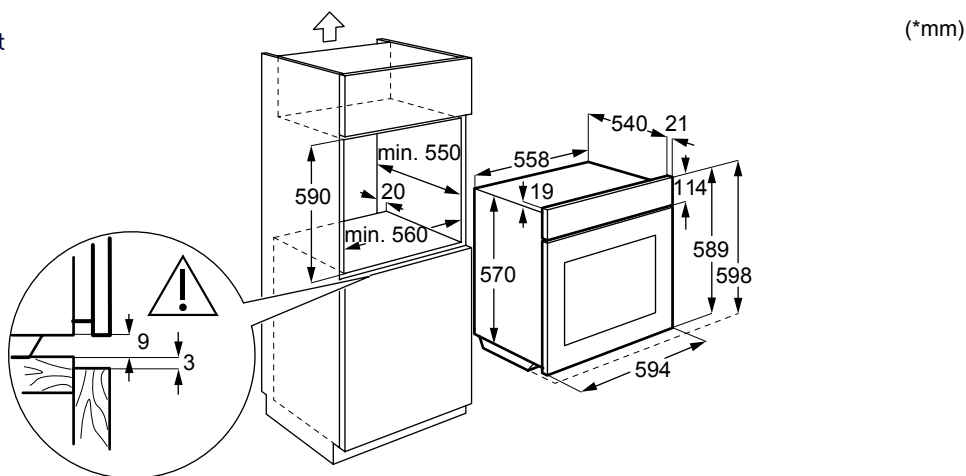

Dimension Guide

Built-in Single Oven

Model:
KOH2H00BX

| Dimensions | | | |
|--------------|-------|--------|-------|
| | width | height | depth |
| Cut out (mm) | 560 | 600 | 550 |
| Product (mm) | 594 | 598 | 561 |

Underbench

Cabinet

Please note! Dimensions to be used as a guide only. All customers MUST refer to the user manual supplied with the product for detailed installation instructions.

© 2023 Electrolux S.E.A PTE. LTD. ELX_DIM_KOH2H00BX_May23