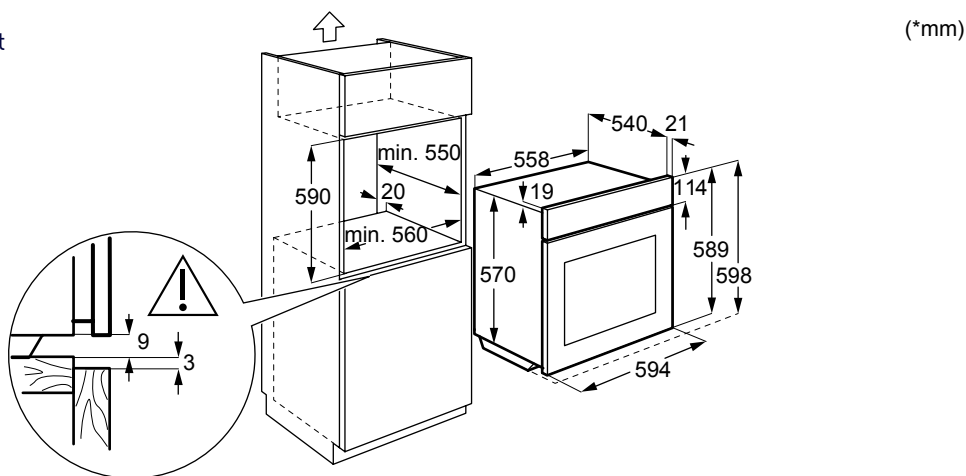

Dimension Guide

Built-in Single Oven

Model:
KOH2H00BK

Dimensions

	width	height	depth
Cut out (mm)	560	600	550
Product (mm)	594	598	561

Underbench

Cabinet

Please note! Dimensions to be used as a guide only. All customers MUST refer to the user manual supplied with the product for detailed installation instructions.