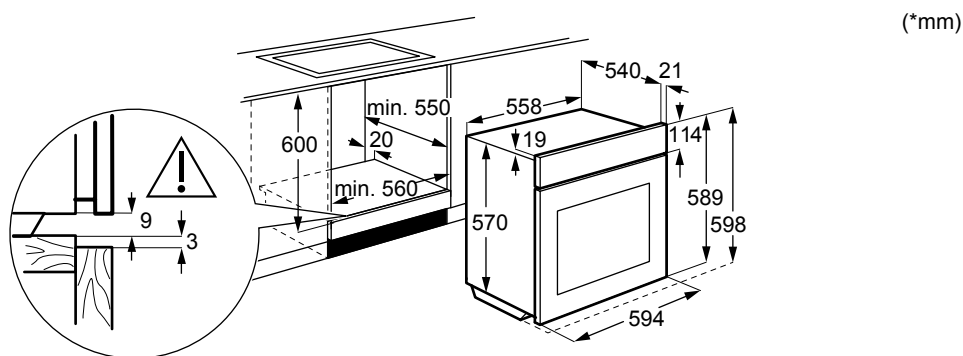

Dimension Guide

Built-in Single Oven

Model:
KOH2H00BK

Dimensions

	width	height	depth
Cut out (mm)	560	600	550
Product (mm)	594	598	561

Underbench

Cabinet

Please note! Dimensions to be used as a guide only. All customers MUST refer to the user manual supplied with the product for detailed installation instructions.