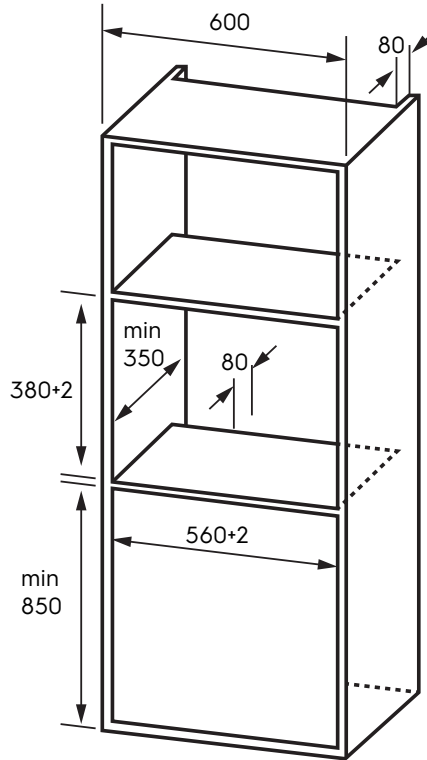

Dimension Guide

Built-in Microwave / wall

Model:
EMSB20XG

Dimensions

	width	height	depth
Product (mm)	595	390	361
Cut-out (mm)	560	380	350

Please note! Dimensions to be used as a guide only. All customers MUST refer to the user manual supplied with the product for detailed installation instructions.