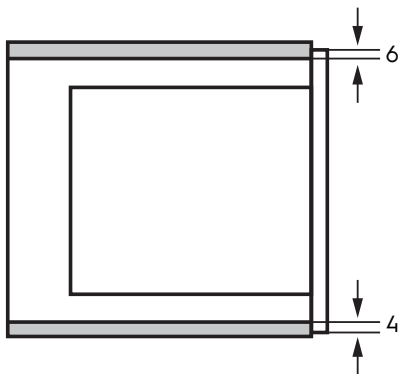

Dimension Guide

Built-in Microwave / wall

Model:
EMSB20XG

Dimensions

	width	height	depth
Product (mm)	595	390	361
Cut-out (mm)	560	380	350

Please note! Dimensions to be used as a guide only. All customers MUST refer to the user manual supplied with the product for detailed installation instructions.