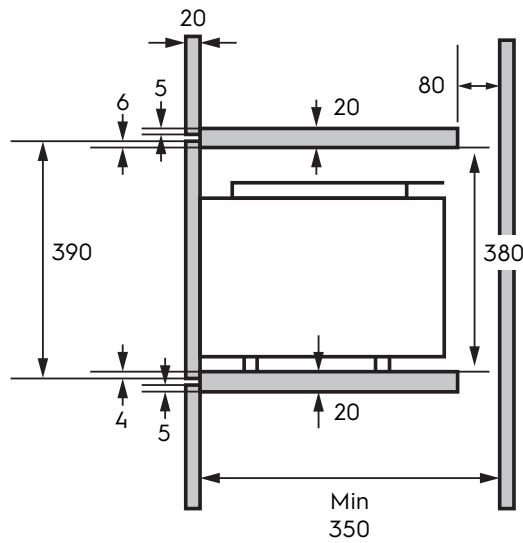

Dimension Guide

Built-in Microwave / wall

Model:
EMSB20XG

Dimensions

	width	height	depth
Product (mm)	595	390	361
Cut-out (mm)	560	380	350

Please note! Dimensions to be used as a guide only. All customers MUST refer to the user manual supplied with the product for detailed installation instructions.