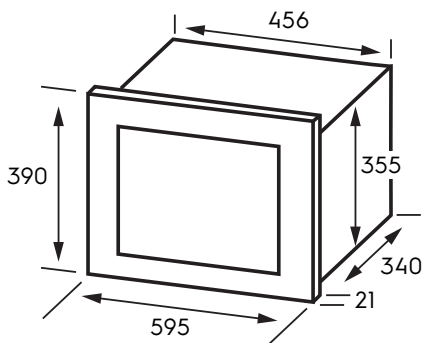

Dimension Guide

Built-in Microwave / wall

Model:
EMSB20XG

Dimensions

	width	height	depth
Product (mm)	595	390	361
Cut-out (mm)	560	380	350

Please note! Dimensions to be used as a guide only. All customers MUST refer to the user manual supplied with the product for detailed installation instructions.