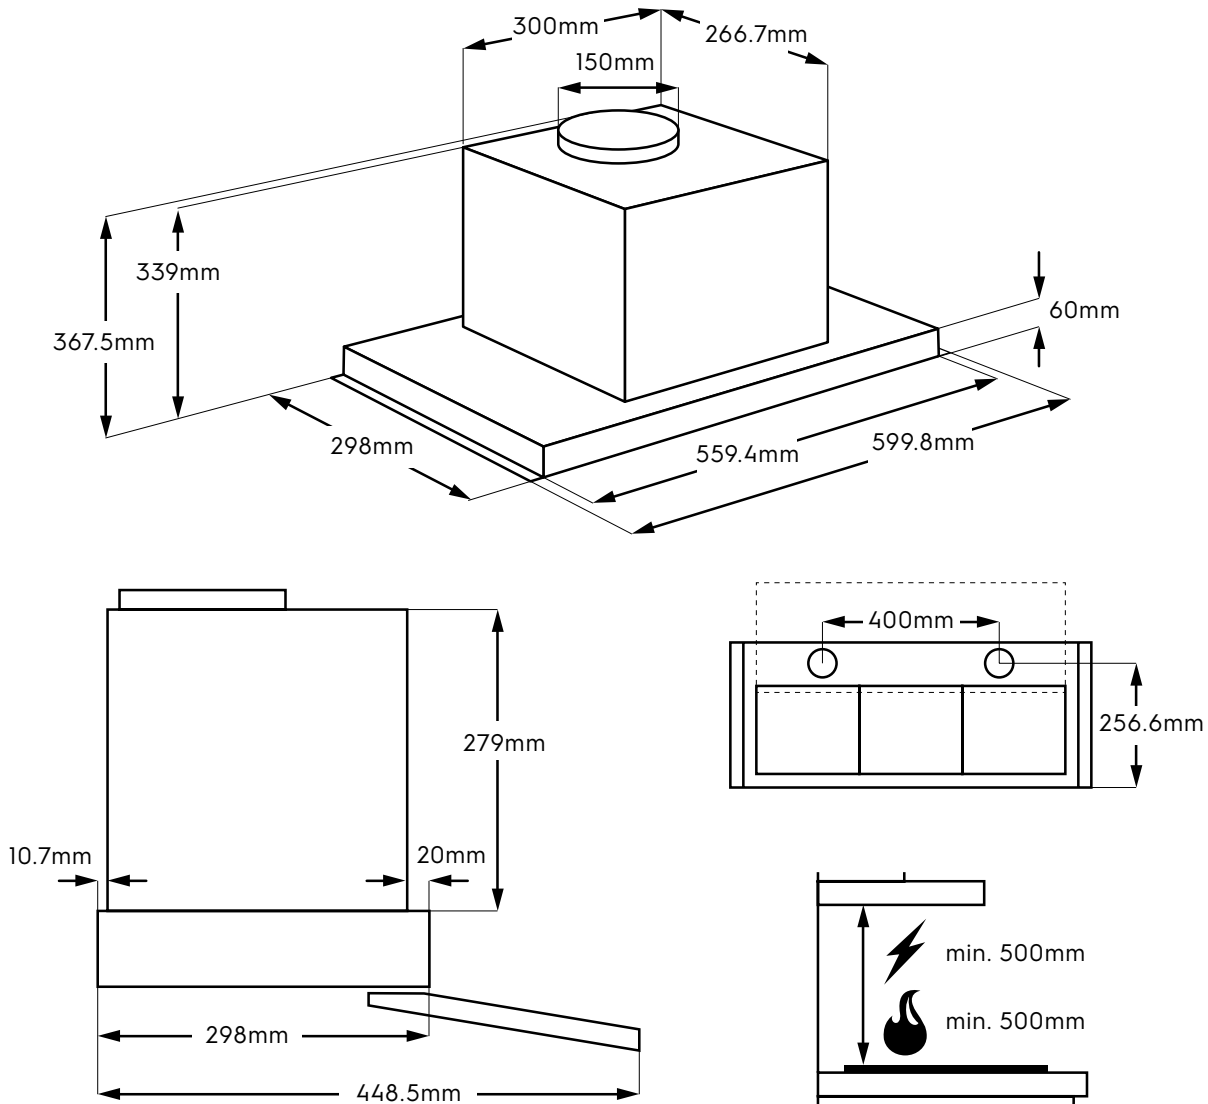

Dimension Guide

Extractor hood

Model:
LFP336X

Dimensions			
	width	height	depth
Product (mm)	559	339	298

Please note! Dimensions to be used as a guide only. All customers MUST refer to the user manual supplied with the product for detailed installation instructions.