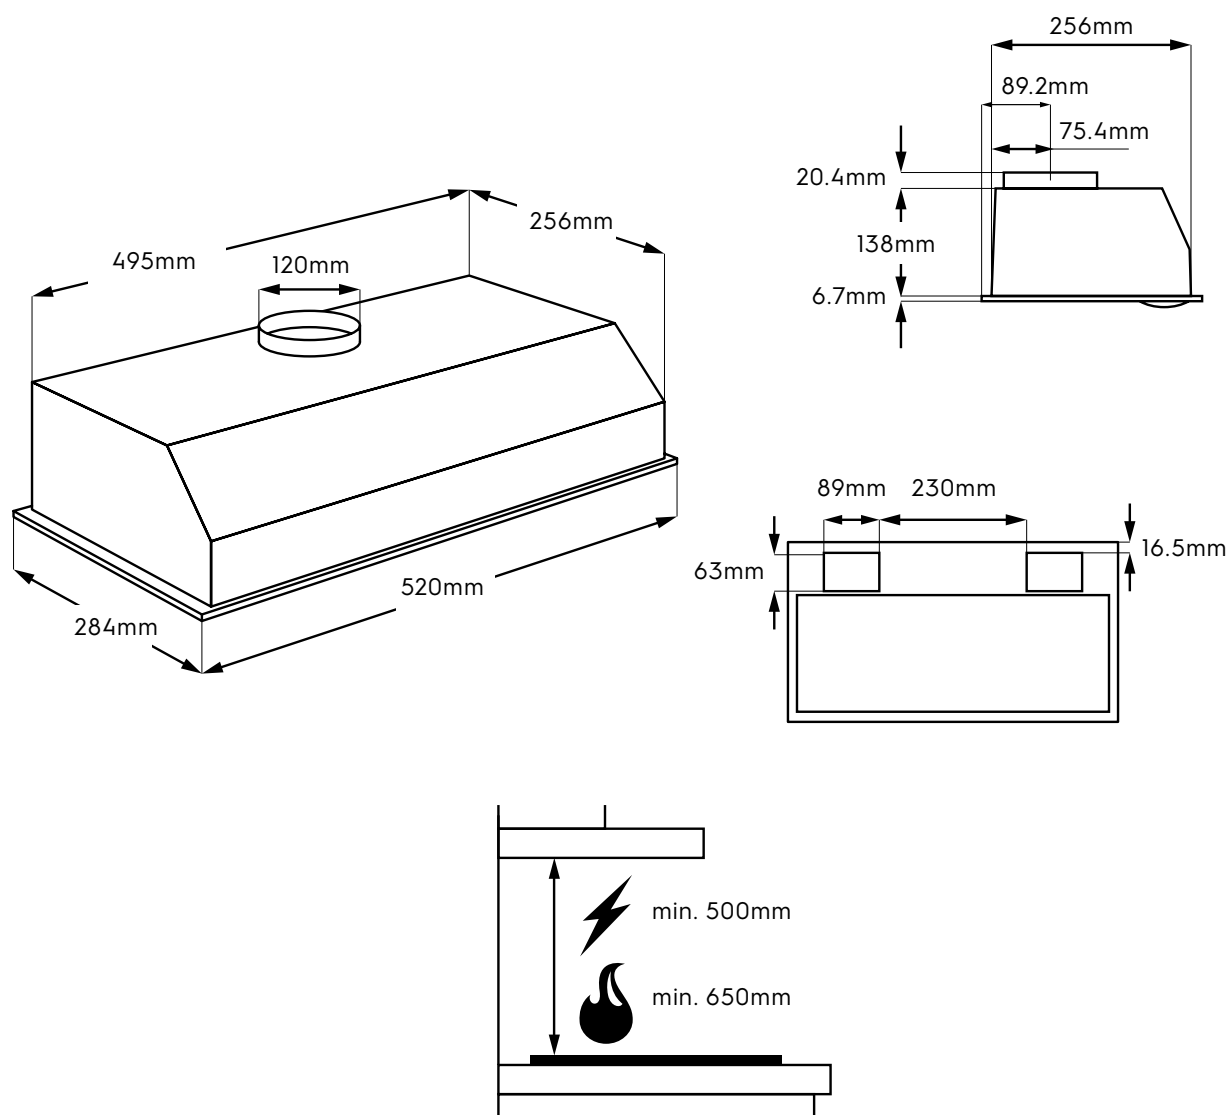

# Dimension Guide

## Extractor hood

**Model:**  
LFG245S

Dimensions			
	width	height	depth
Product (mm)	520	138	284

**Please note!** Dimensions to be used as a guide only. All customers MUST refer to the user manual supplied with the product for detailed installation instructions.  
© 2023 Electrolux S.E.A PTE. LTD. ELX\_DIM\_LFG245S\_May23