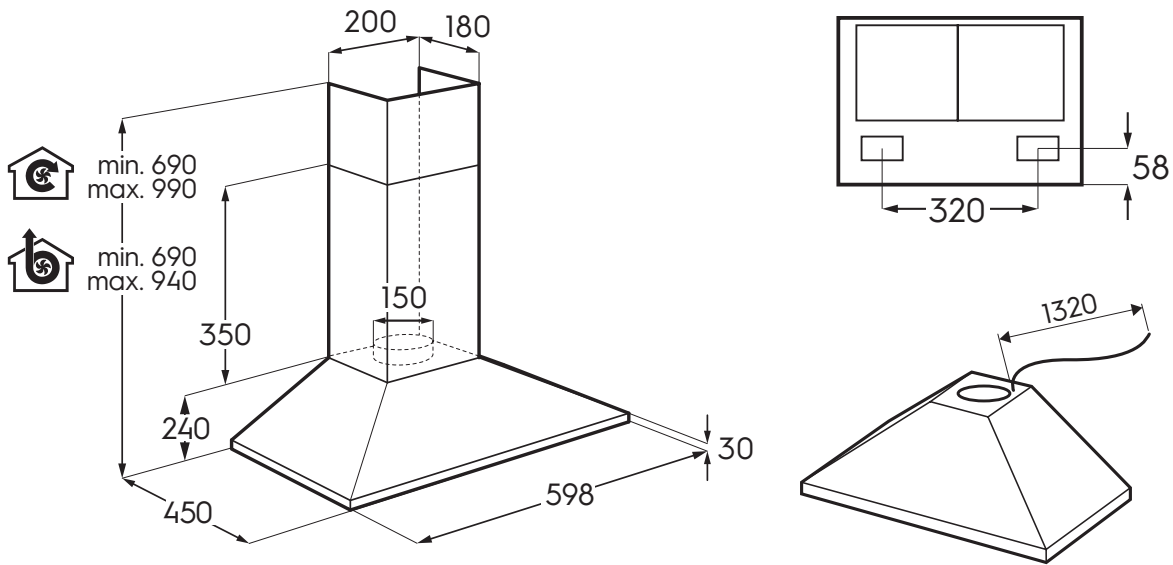

# Dimension Guide

## Extractor Hood

**Model:**  
LFC326K

### Dimensions

	width	height	depth
Product (mm)	598	690-940	450

**Please note!** Dimensions to be used as a guide only. All customers MUST refer to the user manual supplied with the product for detailed installation instructions.