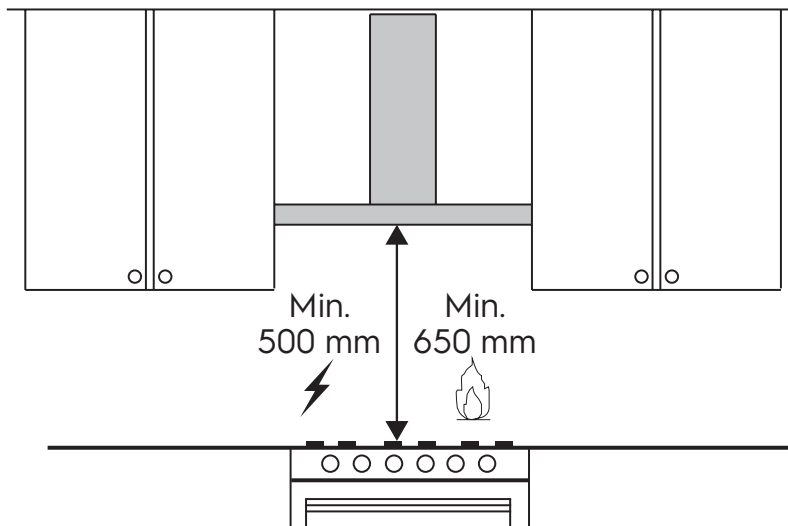

# Dimension Guide

### Dimensions

	width	height	depth
Product (mm)	598	690-940	450

**Please note!** Dimensions to be used as a guide only. All customers MUST refer to the user manual supplied with the product for detailed installation instructions.