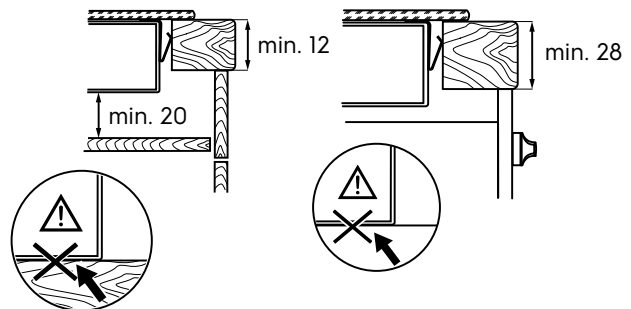

# Dimension Guide

## Built-in ceramic hob / 30 cm

**Model:**  
LHR3233CK

### Dimensions

	width	height	depth
Cut out (mm)	270	-	490
Product (mm)	290	40	520

**Important!** Please ensure that the access to your kitchen (including doorways, corridors, island benches, etc) allows sufficient clearance to move your fridge into position.