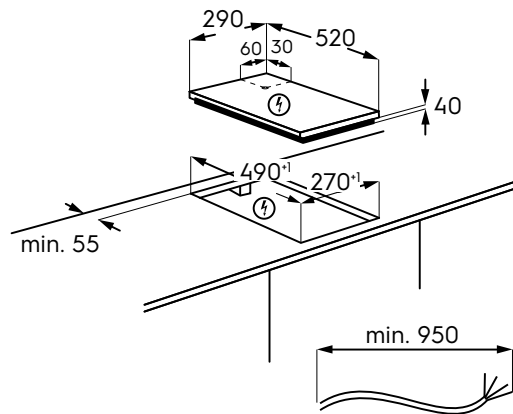

# Dimension Guide

## Built-in ceramic hob / 30 cm

**Model:**  
LHR3233CK

### Dimensions

	width	height	depth
Cut out (mm)	270	-	490
Product (mm)	290	40	520

**Important!** Please ensure that the access to your kitchen (including doorways, corridors, island benches, etc) allows sufficient clearance to move your fridge into position.