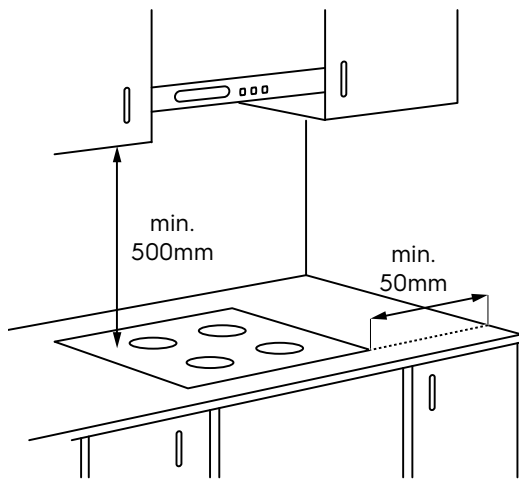

# Dimension Guide

## Built-in ceramic hob / 30 cm

**Model:**  
LHR3233CK

### Dimensions

	width	height	depth
Cut out (mm)	270	-	490
Product (mm)	290	40	520

**Important!** Please ensure that the access to your kitchen (including doorways, corridors, island benches, etc) allows sufficient clearance to move your fridge into position.