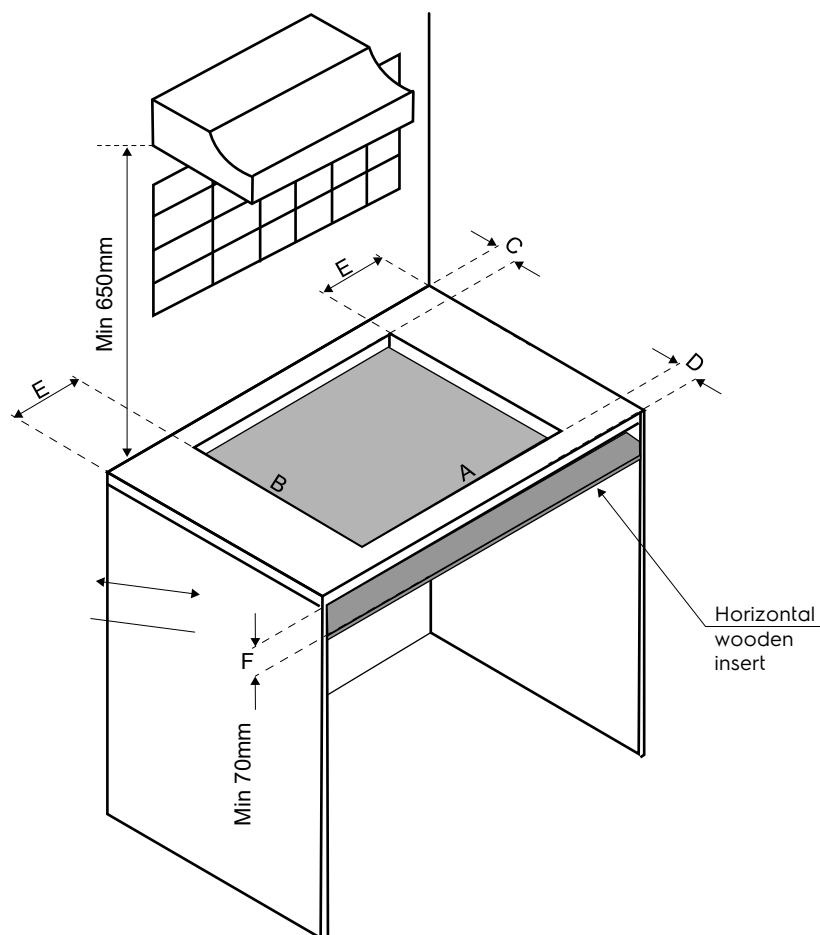

# Dimension Guide

## Gas Cooktop

**Model:**  
KGS9537X

Comply with the dimensions (mm)						
	A	B	C	D	E	F
(90)	833	475	63.5	63.5	173min	70min