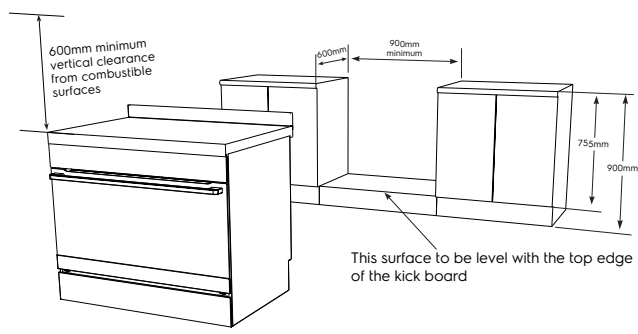

# Dimension Guide

## Freestanding Cooker with Ceramic Hob

**Model:**  
EFE946SD

**Freestanding installation**

**Slot-in installation**

Dimensions	width	height	depth
Cabinet dimensions for freestanding installation – with feet attached (mm)	900	900	600
Cabinet dimensions for freestanding installation – on plint with feet removed (mm)	900	755 max.	600
Product dimension (mm)	895	906-926	600
Stainless steel splashback (mm)		60	