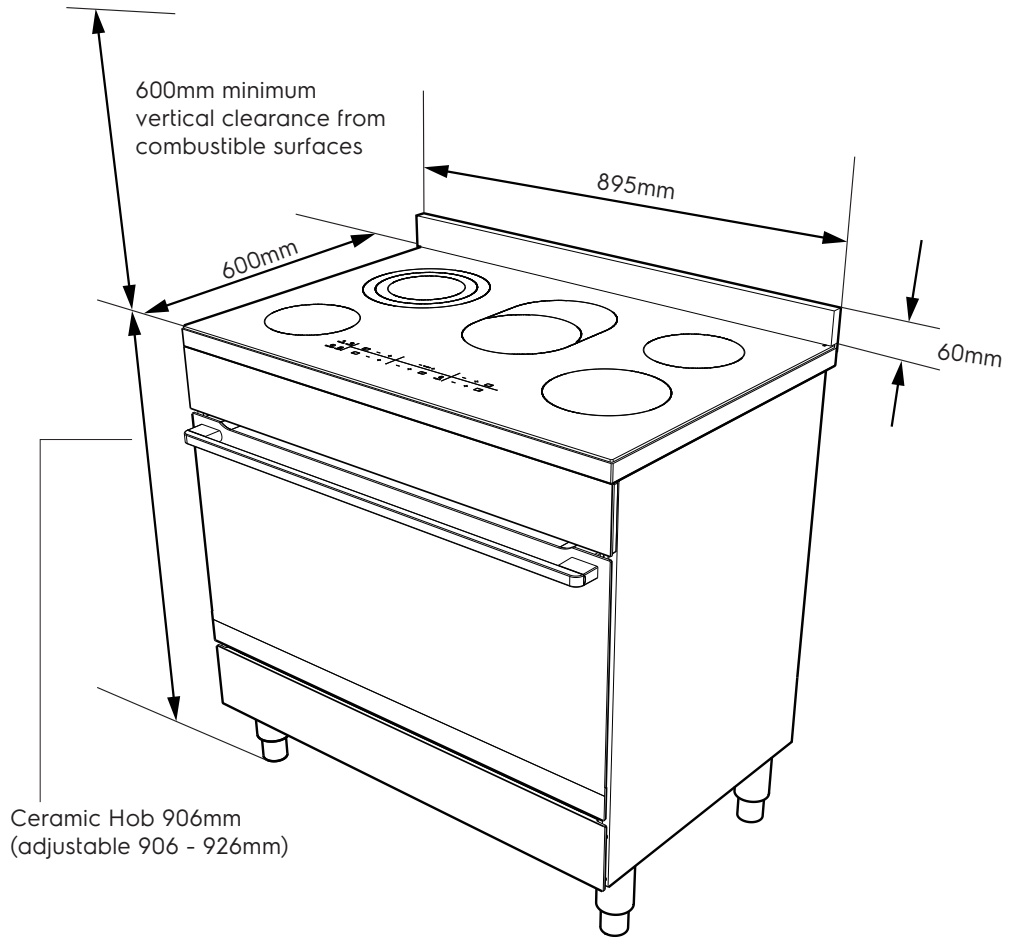

Model:
EFE946SD

Freestanding installation