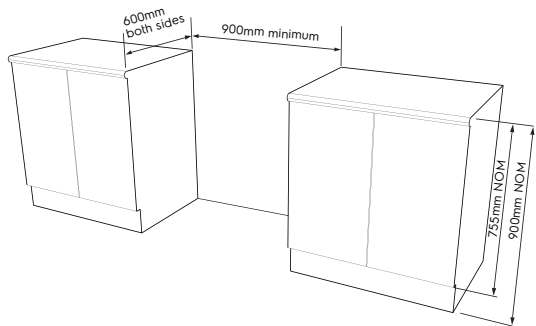

Model:
EFE946SD

Freestanding installation