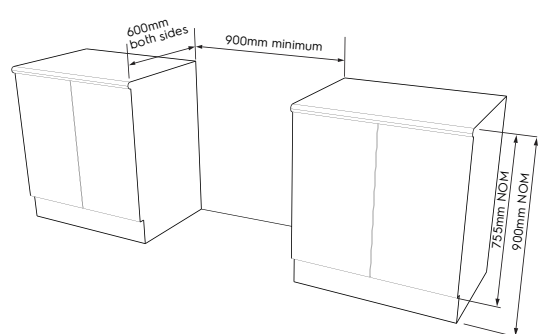

# Dimension Guide

## Freestanding Cooker with Ceramic Hob

**Model:**  
EFE946SD

**Freestanding installation**

**Slot-in installation**

Dimensions	width	height	depth
Cabinet dimensions for freestanding installation – with feet attached (mm)	900	900	600
Cabinet dimensions for freestanding installation – on plint with feet removed (mm)	900	755 max.	600
Product dimension (mm)	895	906-926	600
Stainless steel splashback (mm)		60	