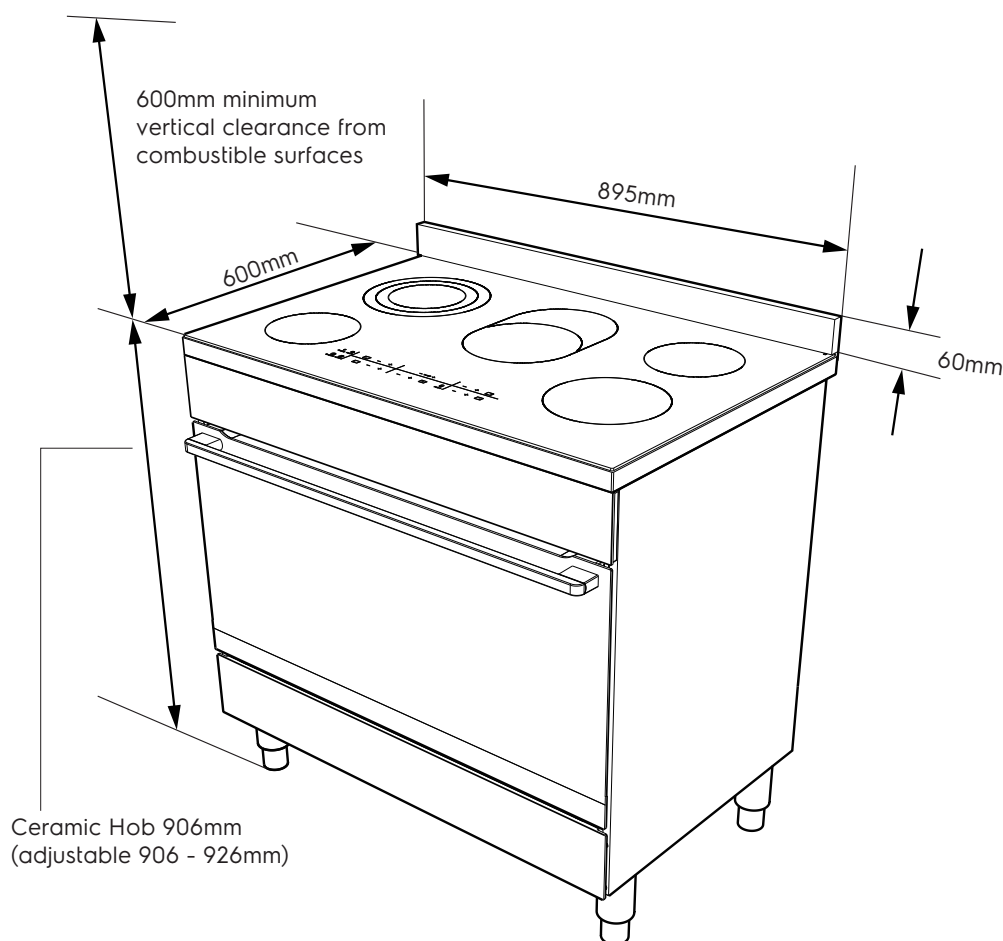

# Dimension Guide

## Freestanding Cooker with Ceramic Hob

**Model:**  
EFE946SD

**Freestanding installation**

**Slot-in installation**

Dimensions	width	height	depth
Cabinet dimensions for freestanding installation – with feet attached (mm)	900	900	600
Cabinet dimensions for freestanding installation – on plint with feet removed (mm)	900	755 max.	600
Product dimension (mm)	895	906-926	600
Stainless steel splashback (mm)		60	