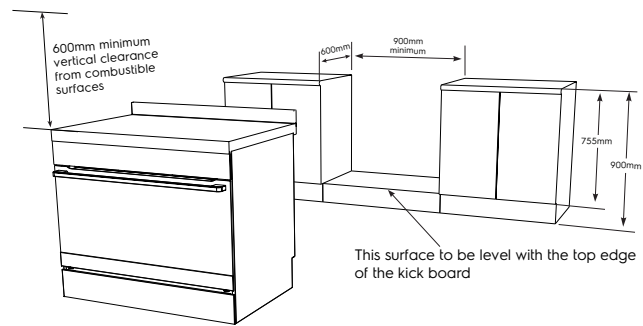

Slot-in installation