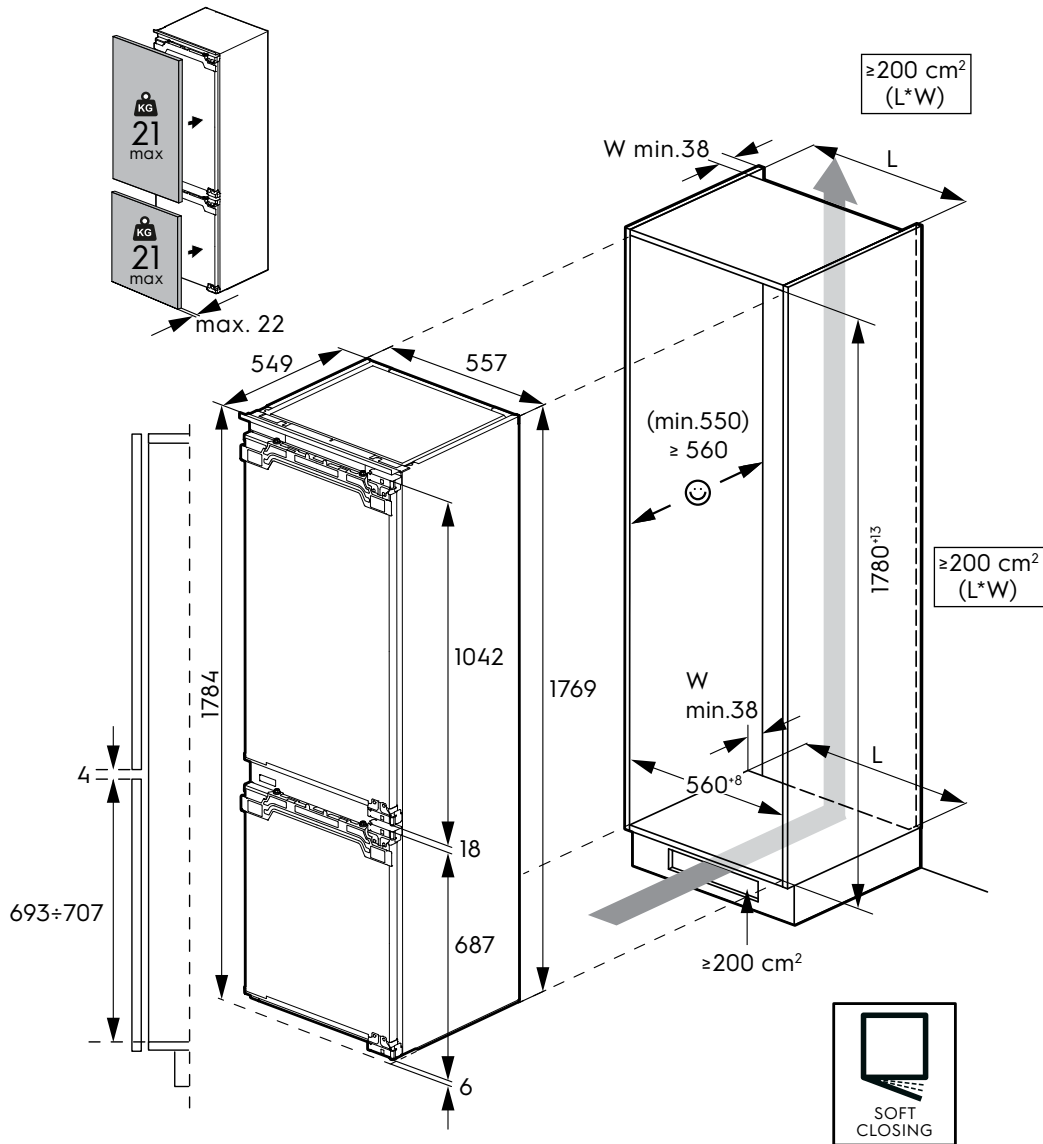

Dimension Guide

Built-in bottom freezer refrigerator

Model:
ENS5LD18R0

Dimensions

	width (mm)	height (mm)	depth including door and handle (mm)
Cut-out (mm)	560	1780	550
Product (mm)	557	1769	549

Please note! Dimensions to be used as a guide only. All customers MUST refer to the user manual supplied with the product for detailed installation instructions.