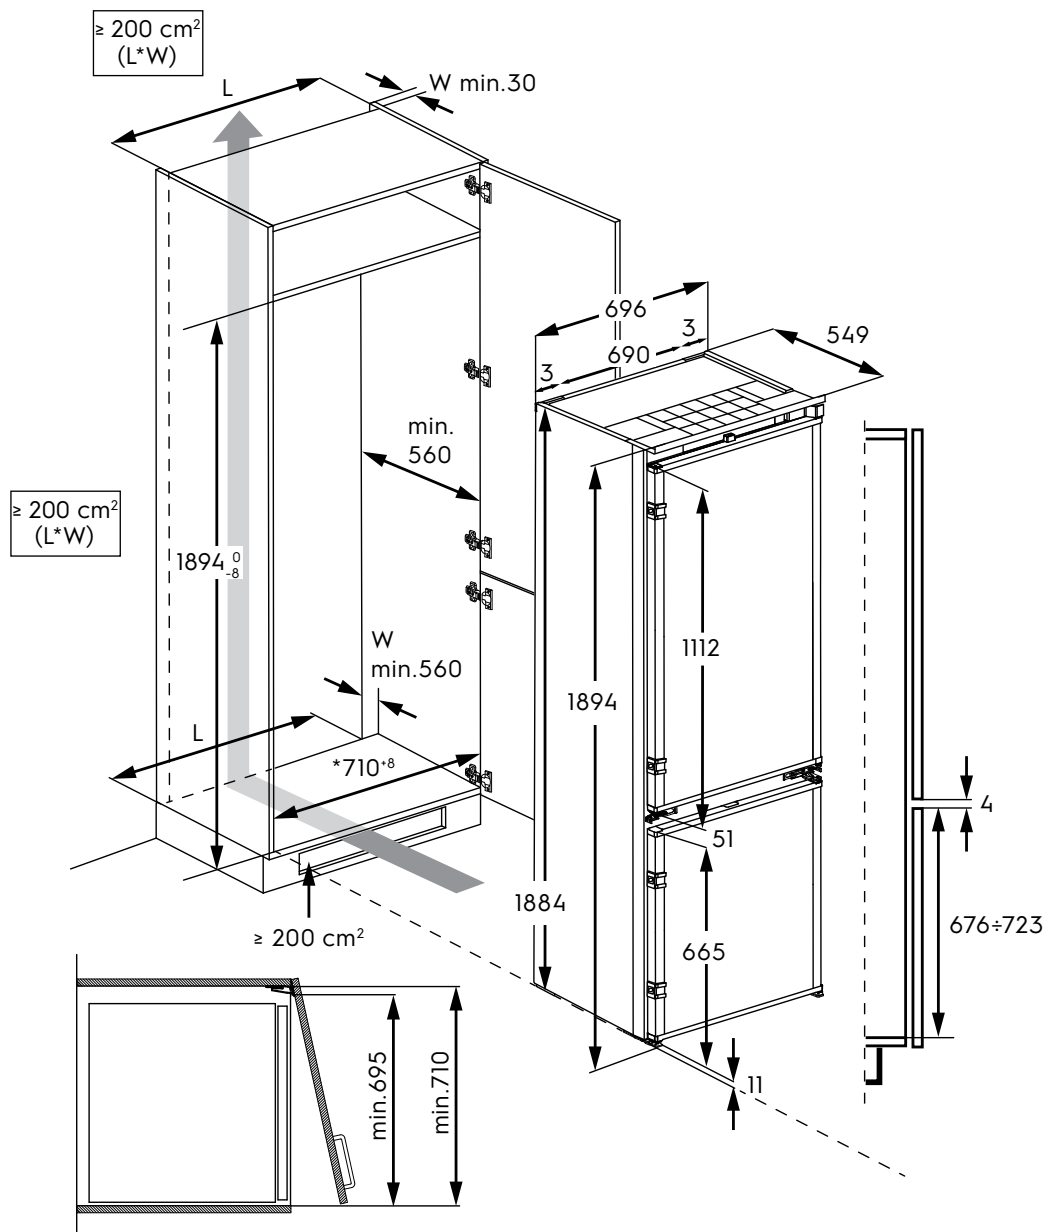

# Dimension Guide

## Built-in bottom freezer refrigerator

**Model:**  
ENP7TD70S

### Dimensions

	width (mm)	height (mm)	depth including door and handle (mm)
Cut-out (mm)	710	1894	560
Product (mm)	696	1884	549

**Please note!** Dimensions to be used as a guide only. All customers MUST refer to the user manual supplied with the product for detailed installation instructions.