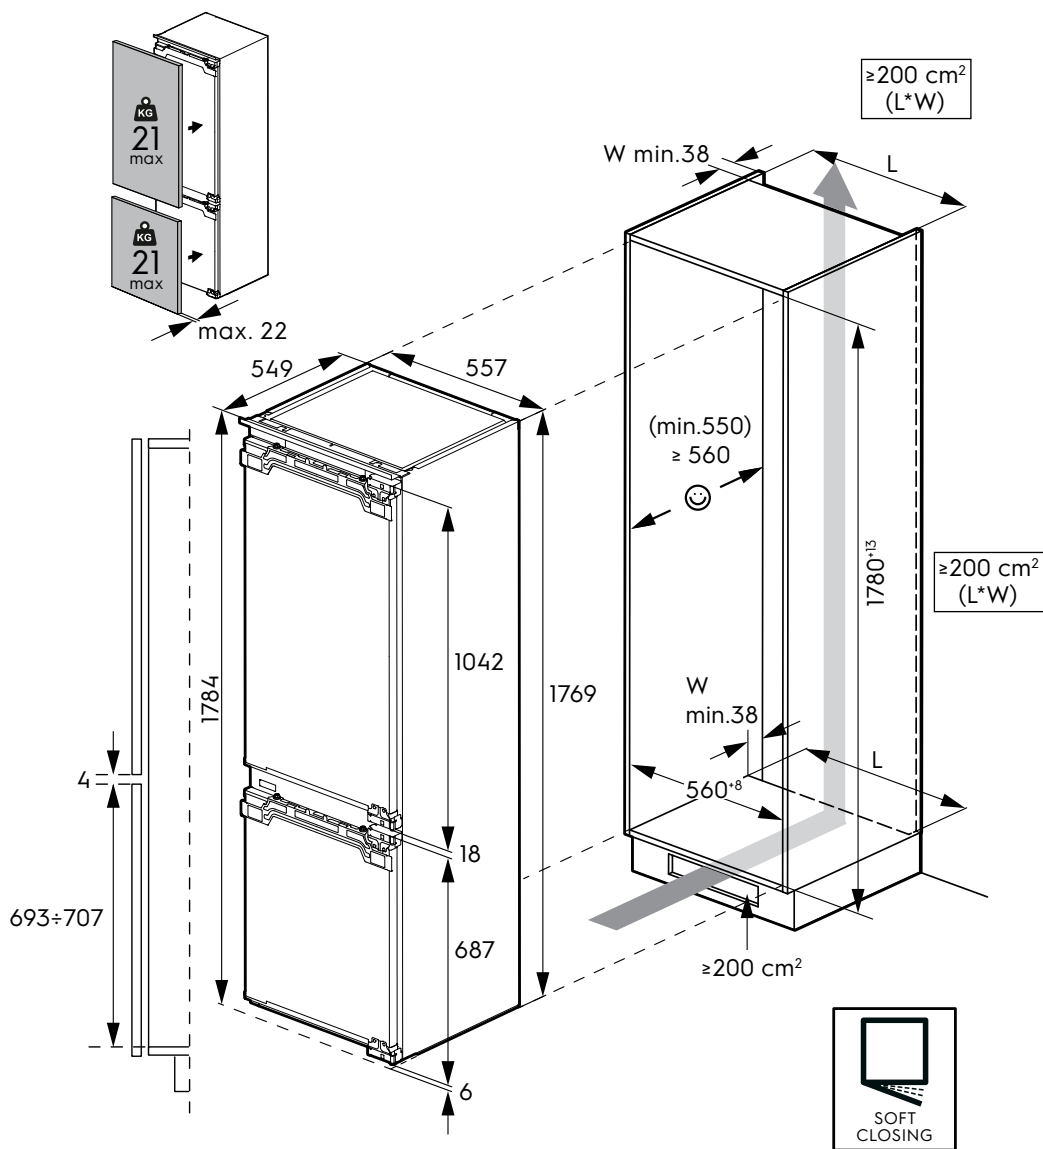

# Dimension Guide

## Built-in bottom freezer refrigerator

**Model:**  
ENC8MD18R0

### Dimensions

	width (mm)	height (mm)	depth including door and handle (mm)
Cut-out (mm)	560	1780	550
Product (mm)	557	1769	549

**Please note!** Dimensions to be used as a guide only. All customers MUST refer to the user manual supplied with the product for detailed installation instructions.