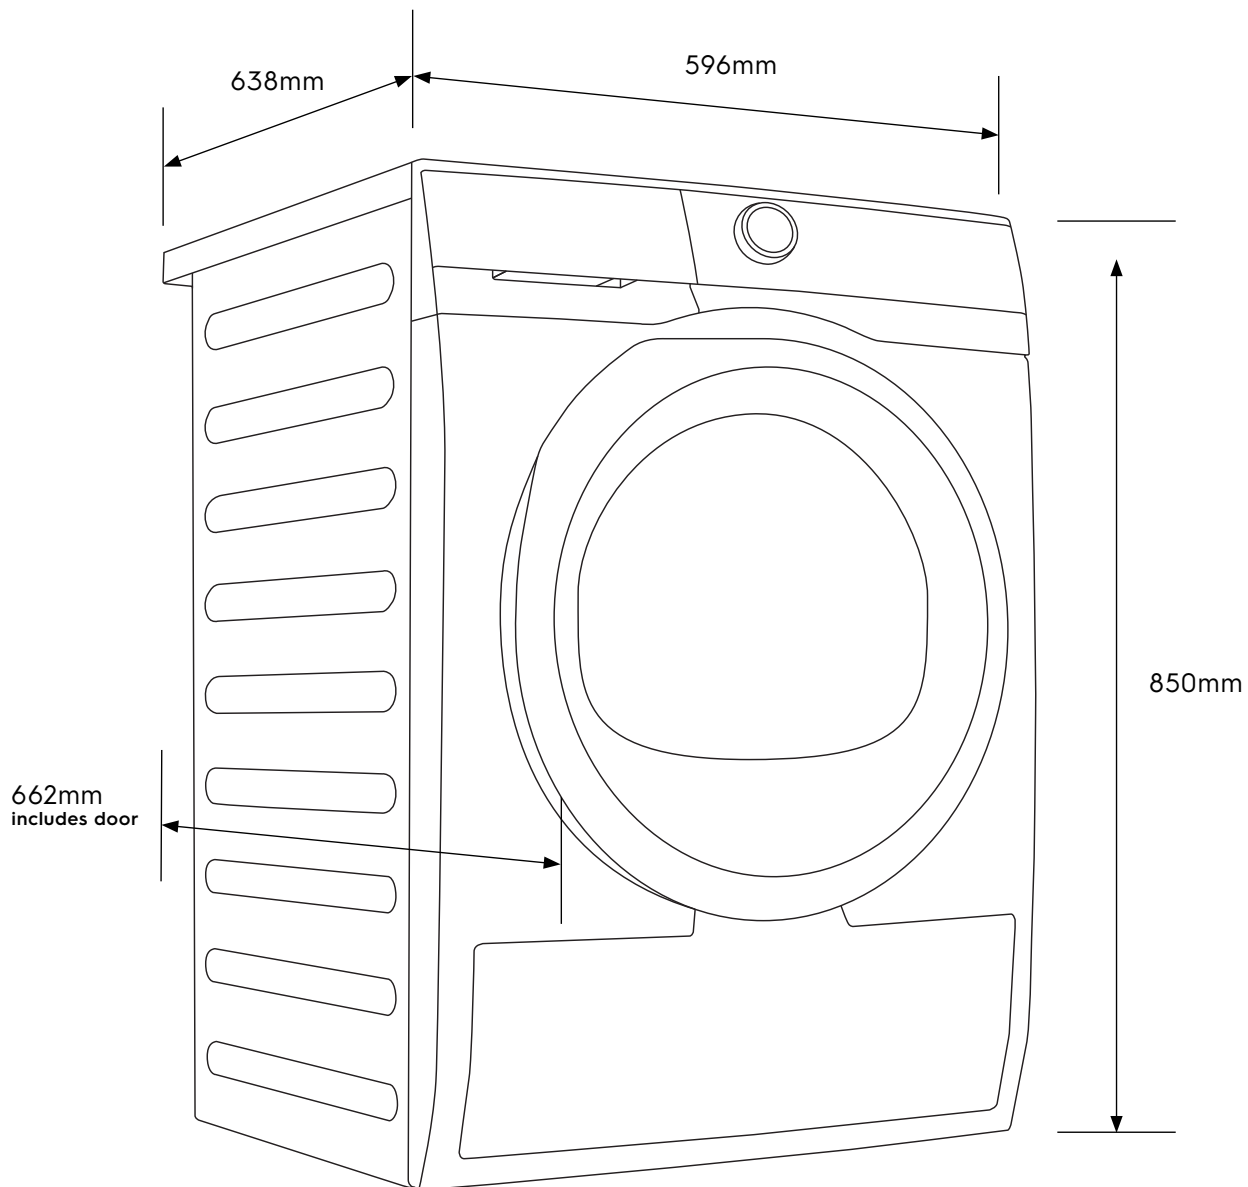

Dimension Guide

Heat Pump Dryer

Model:
EW8H1966TBS

Dimensions

	width	depth	height	max depth
Product (mm)	596	638	850	662

Please note! Dimensions to be used as a guide only. All customers MUST refer to the user manual supplied with the product for detailed installation instructions.