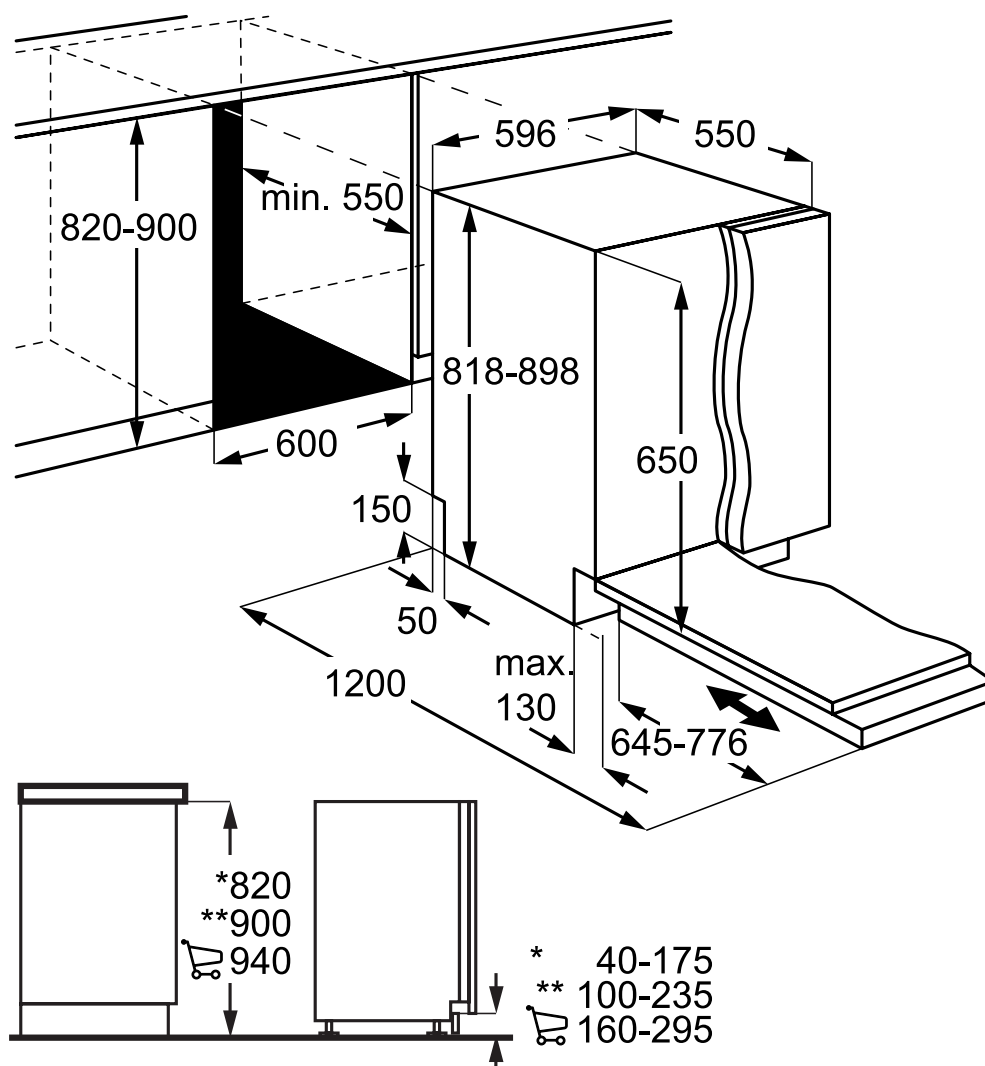

Dimension Guide

Fully Integrated Dishwasher

Model:
KESC8300L

Dimensions			
	width	height	depth
Cut-out (mm)	600	820-880	550
Product (mm)	596	818	550

Please note! Dimensions to be used as a guide only. All customers MUST refer to the user manual supplied with the product for detailed installation instructions.
© 2021 Electrolux S.E.A PTE. LTD. E_DIM_KESC8300L_Feb21