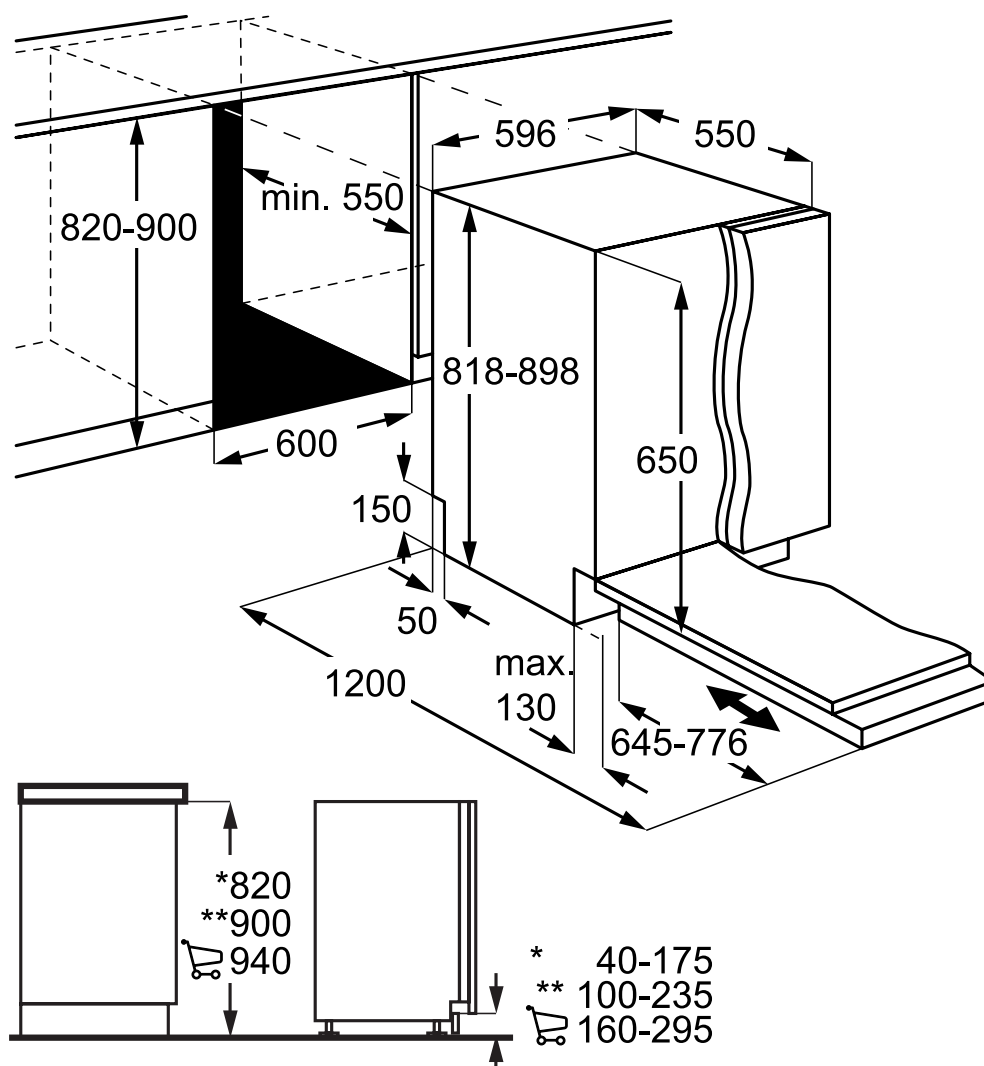

Dimension Guide

Fully Integrated Dishwasher

Model:
KEAF7100L

Dimensions			
	width	height	depth
Cut-out (mm)	600	820-880	550
Product (mm)	596	818	550

Please note! Dimensions to be used as a guide only. All customers MUST refer to the user manual supplied with the product for detailed installation instructions.
© 2021 Electrolux S.E.A PTE. LTD. E_DIM_KEAF7100L_Feb21