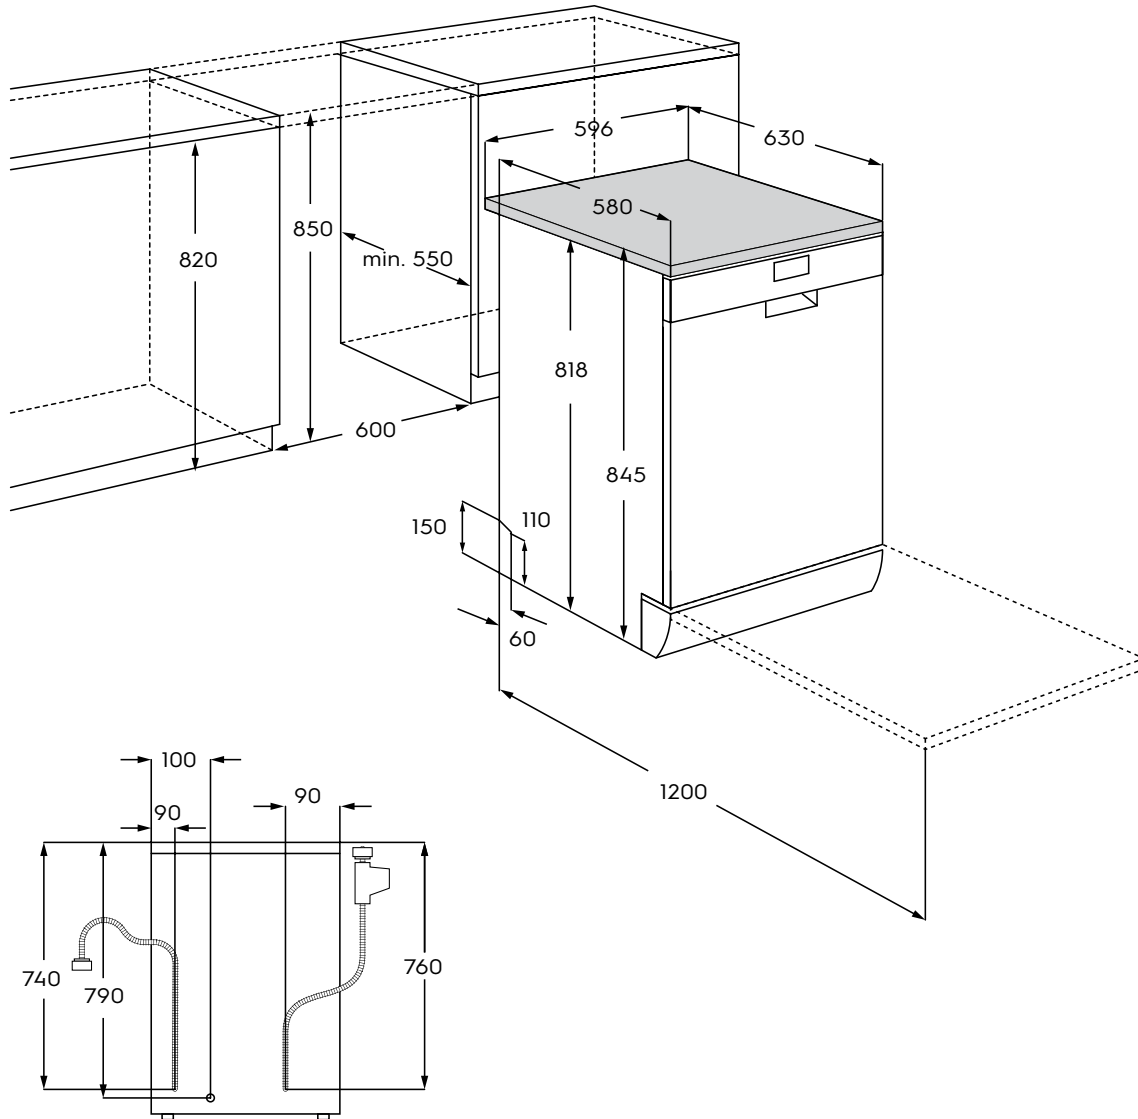

# Dimension Guide

## Semi-Integrated Dishwasher

**Model:**  
ESS4731ISX

### Dimensions

	width	height	depth
Product (mm)	596	845	630

**Please note!** Dimensions to be used as a guide only. All customers MUST refer to the user manual supplied with the product for detailed installation instructions.