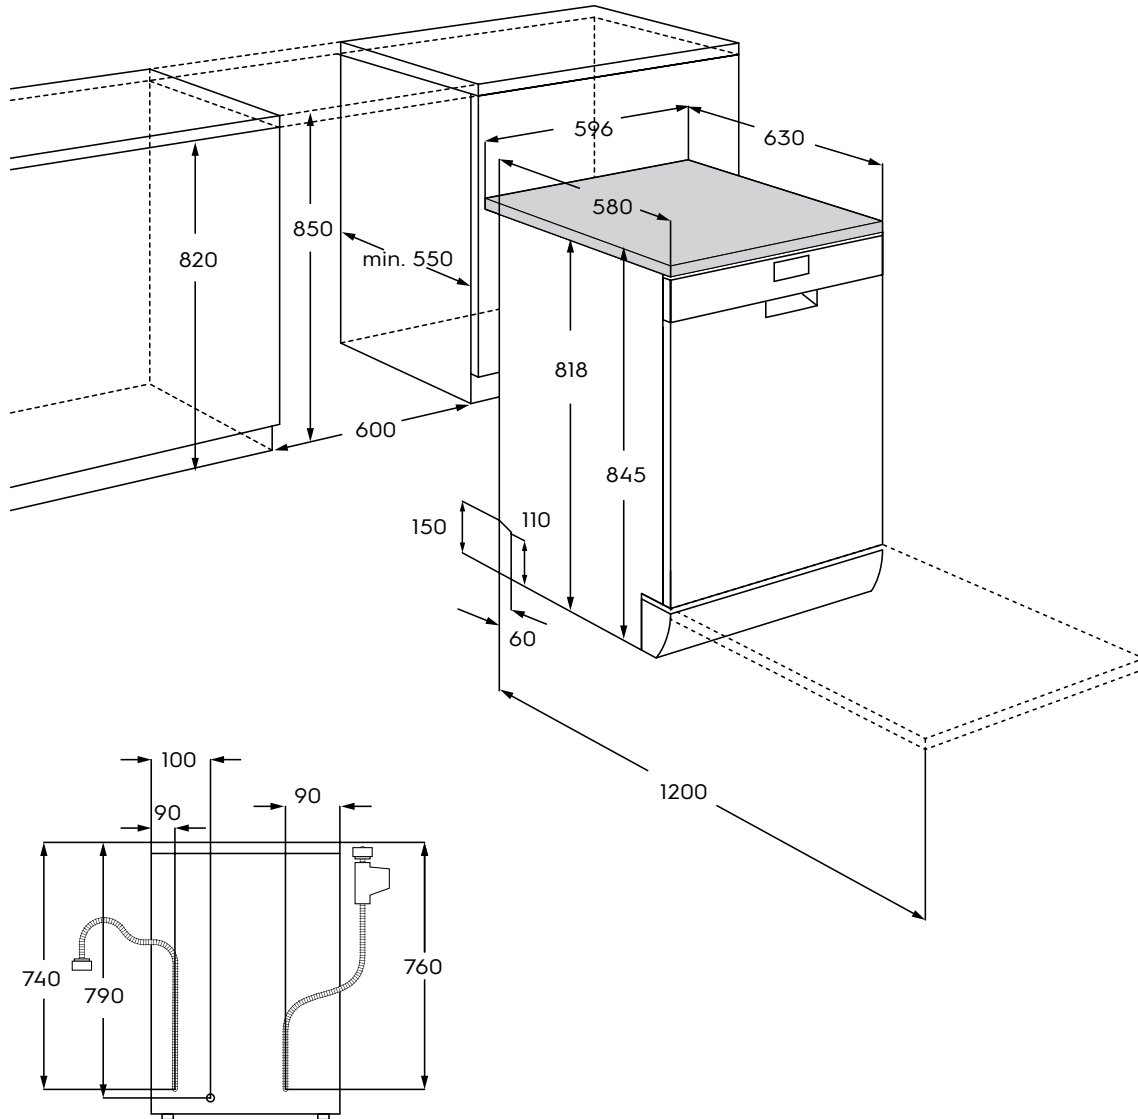

# Dimension Guide

### Dimensions

	width	height	depth
Product (mm)	596	845	630

**Please note!** Dimensions to be used as a guide only. All customers MUST refer to the user manual supplied with the product for detailed installation instructions.