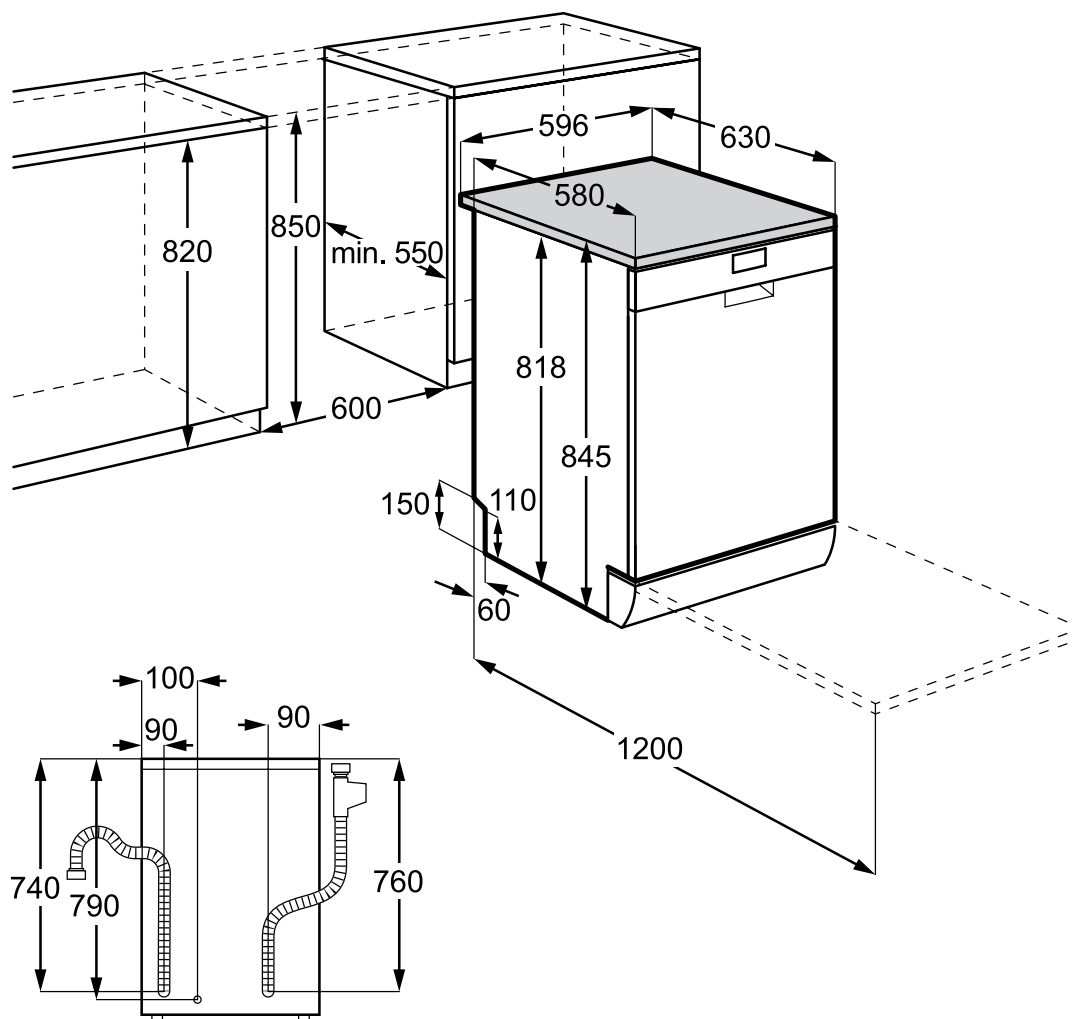

Dimension Guide

Freestanding Dishwasher

Model:
ESF9516LOX

Dimensions

	width	height	depth
Product (mm)	600	850	625

Please note! Dimensions to be used as a guide only. All customers MUST refer to the user manual supplied with the product for detailed installation instructions.