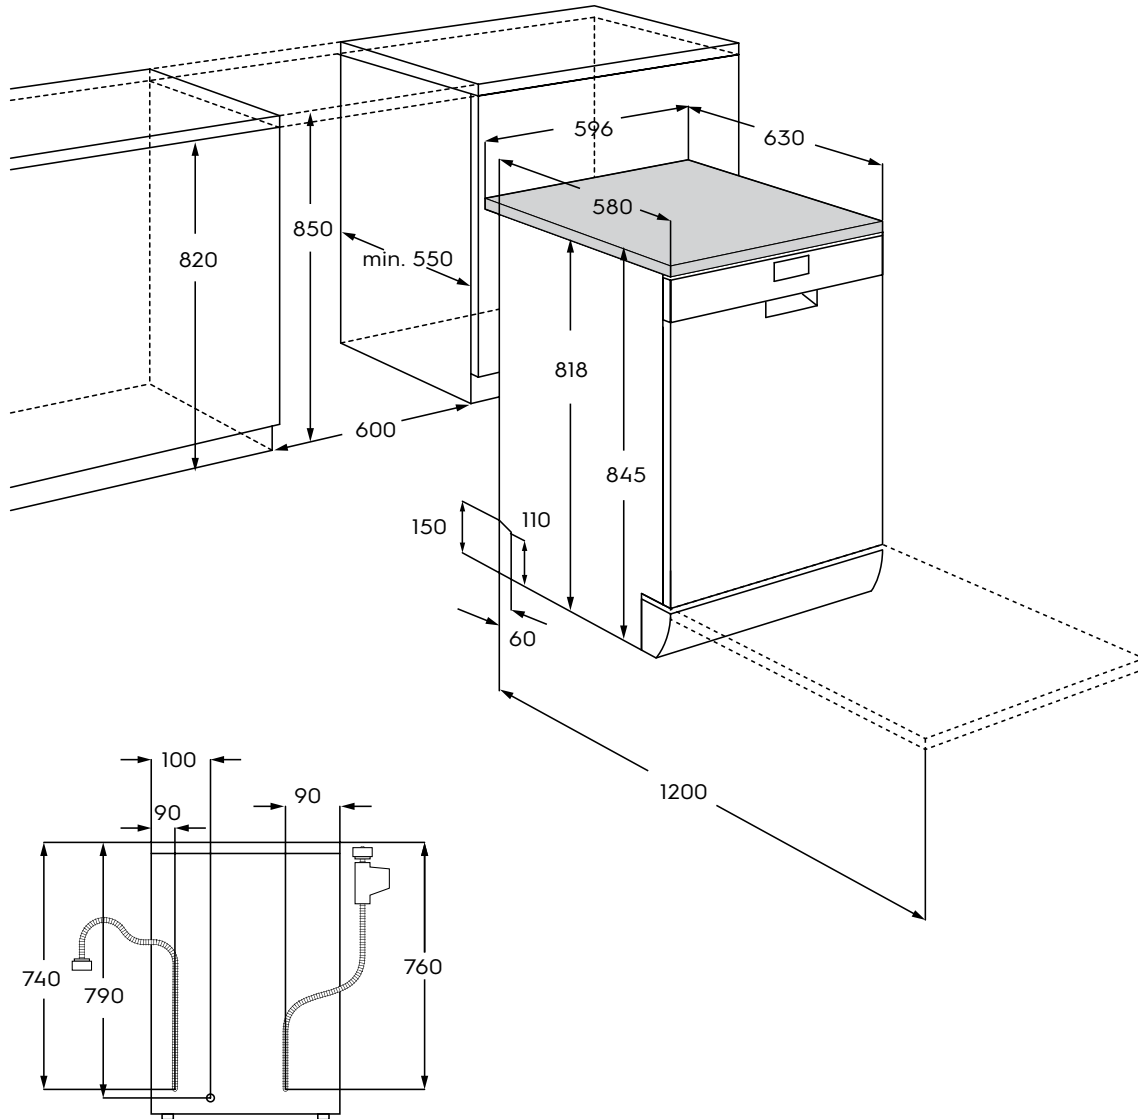

Dimension Guide

Freestanding Dishwasher

Model:
ESA4730ISW

Dimensions

	width	height	depth
Product (mm)	596	845	630

Please note! Dimensions to be used as a guide only. All customers MUST refer to the user manual supplied with the product for detailed installation instructions.