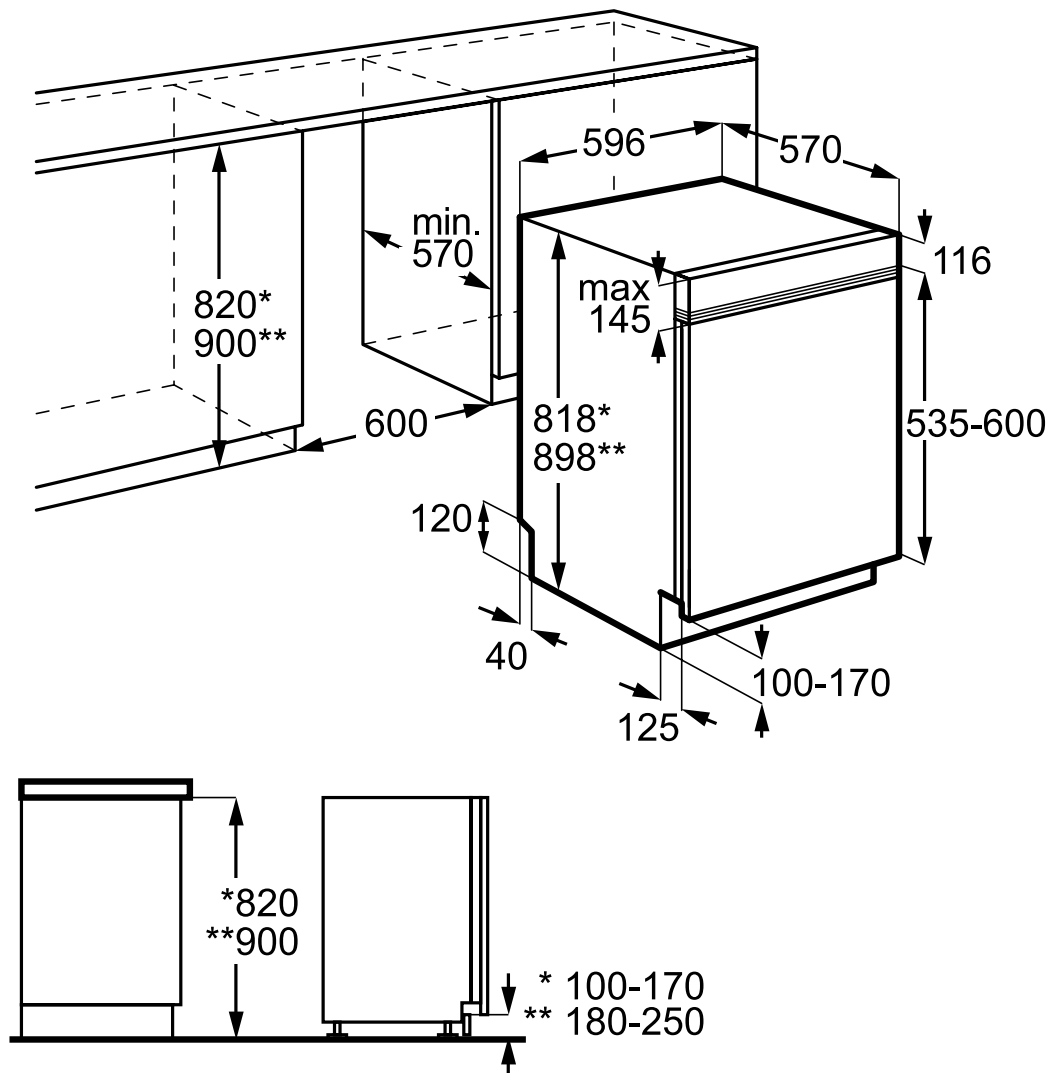

Dimension Guide

Semi Integrated Dishwasher

Model:
EES47310IX

Dimensions			
	width	height	depth
Product (mm)	596	535-600	570

Please note! Dimensions to be used as a guide only. All customers MUST refer to the user manual supplied with the product for detailed installation instructions.