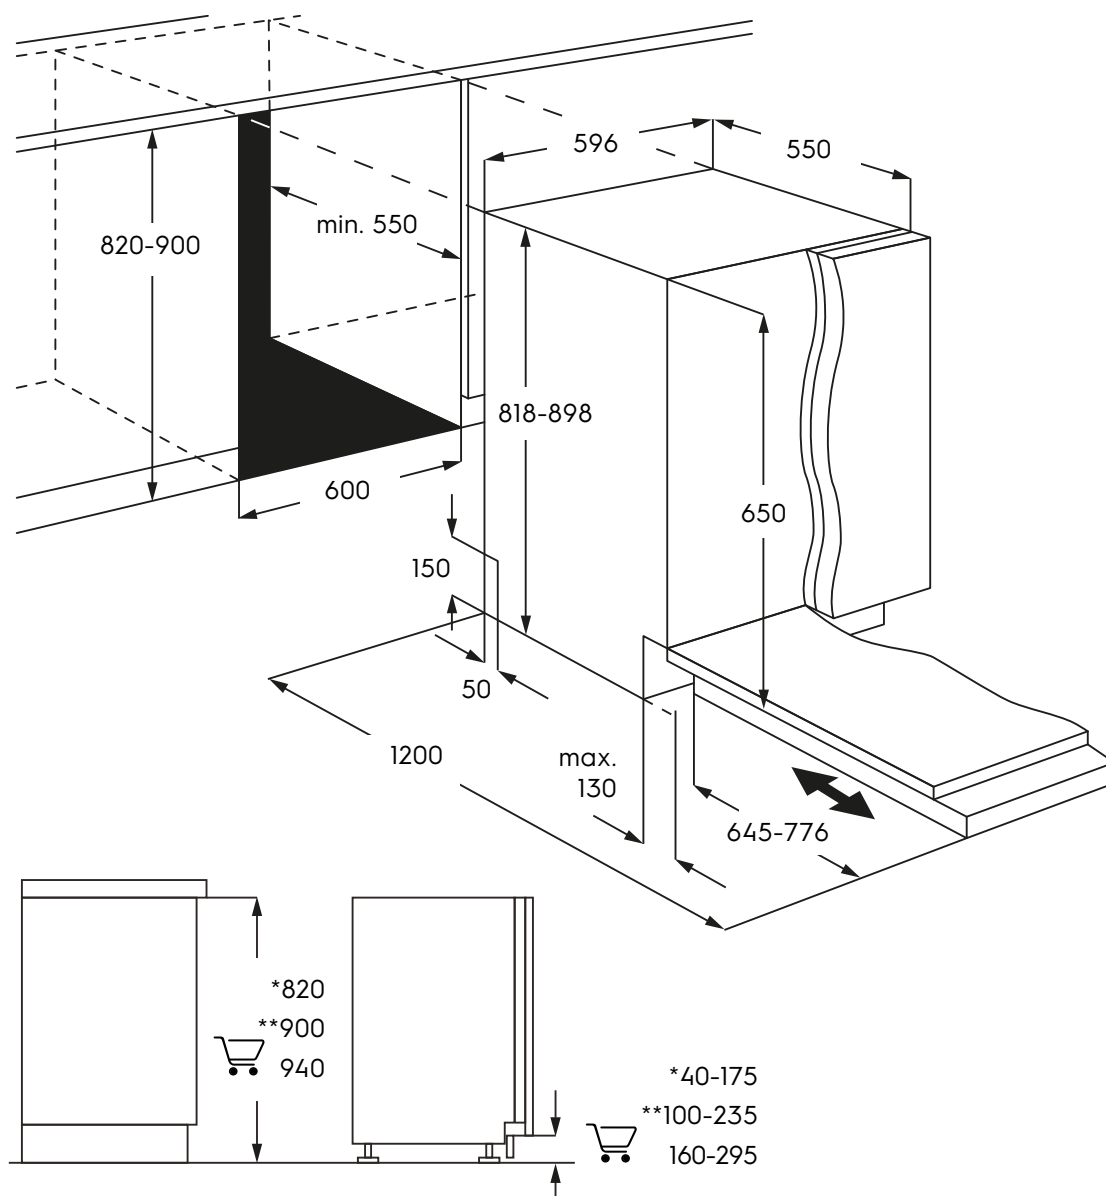

Dimension Guide

Fully Integrated Dishwasher

Model:
EEA17200L

Dimensions			
	width	height	depth
Cut-out (mm)	600	820-900	550
Product (mm)	596	818-898	550

Please note! Dimensions to be used as a guide only. All customers MUST refer to the user manual supplied with the product for detailed installation instructions.
© 2022 Electrolux S.E.A PTE. LTD. E_DIM_EEA17200L_Sep22